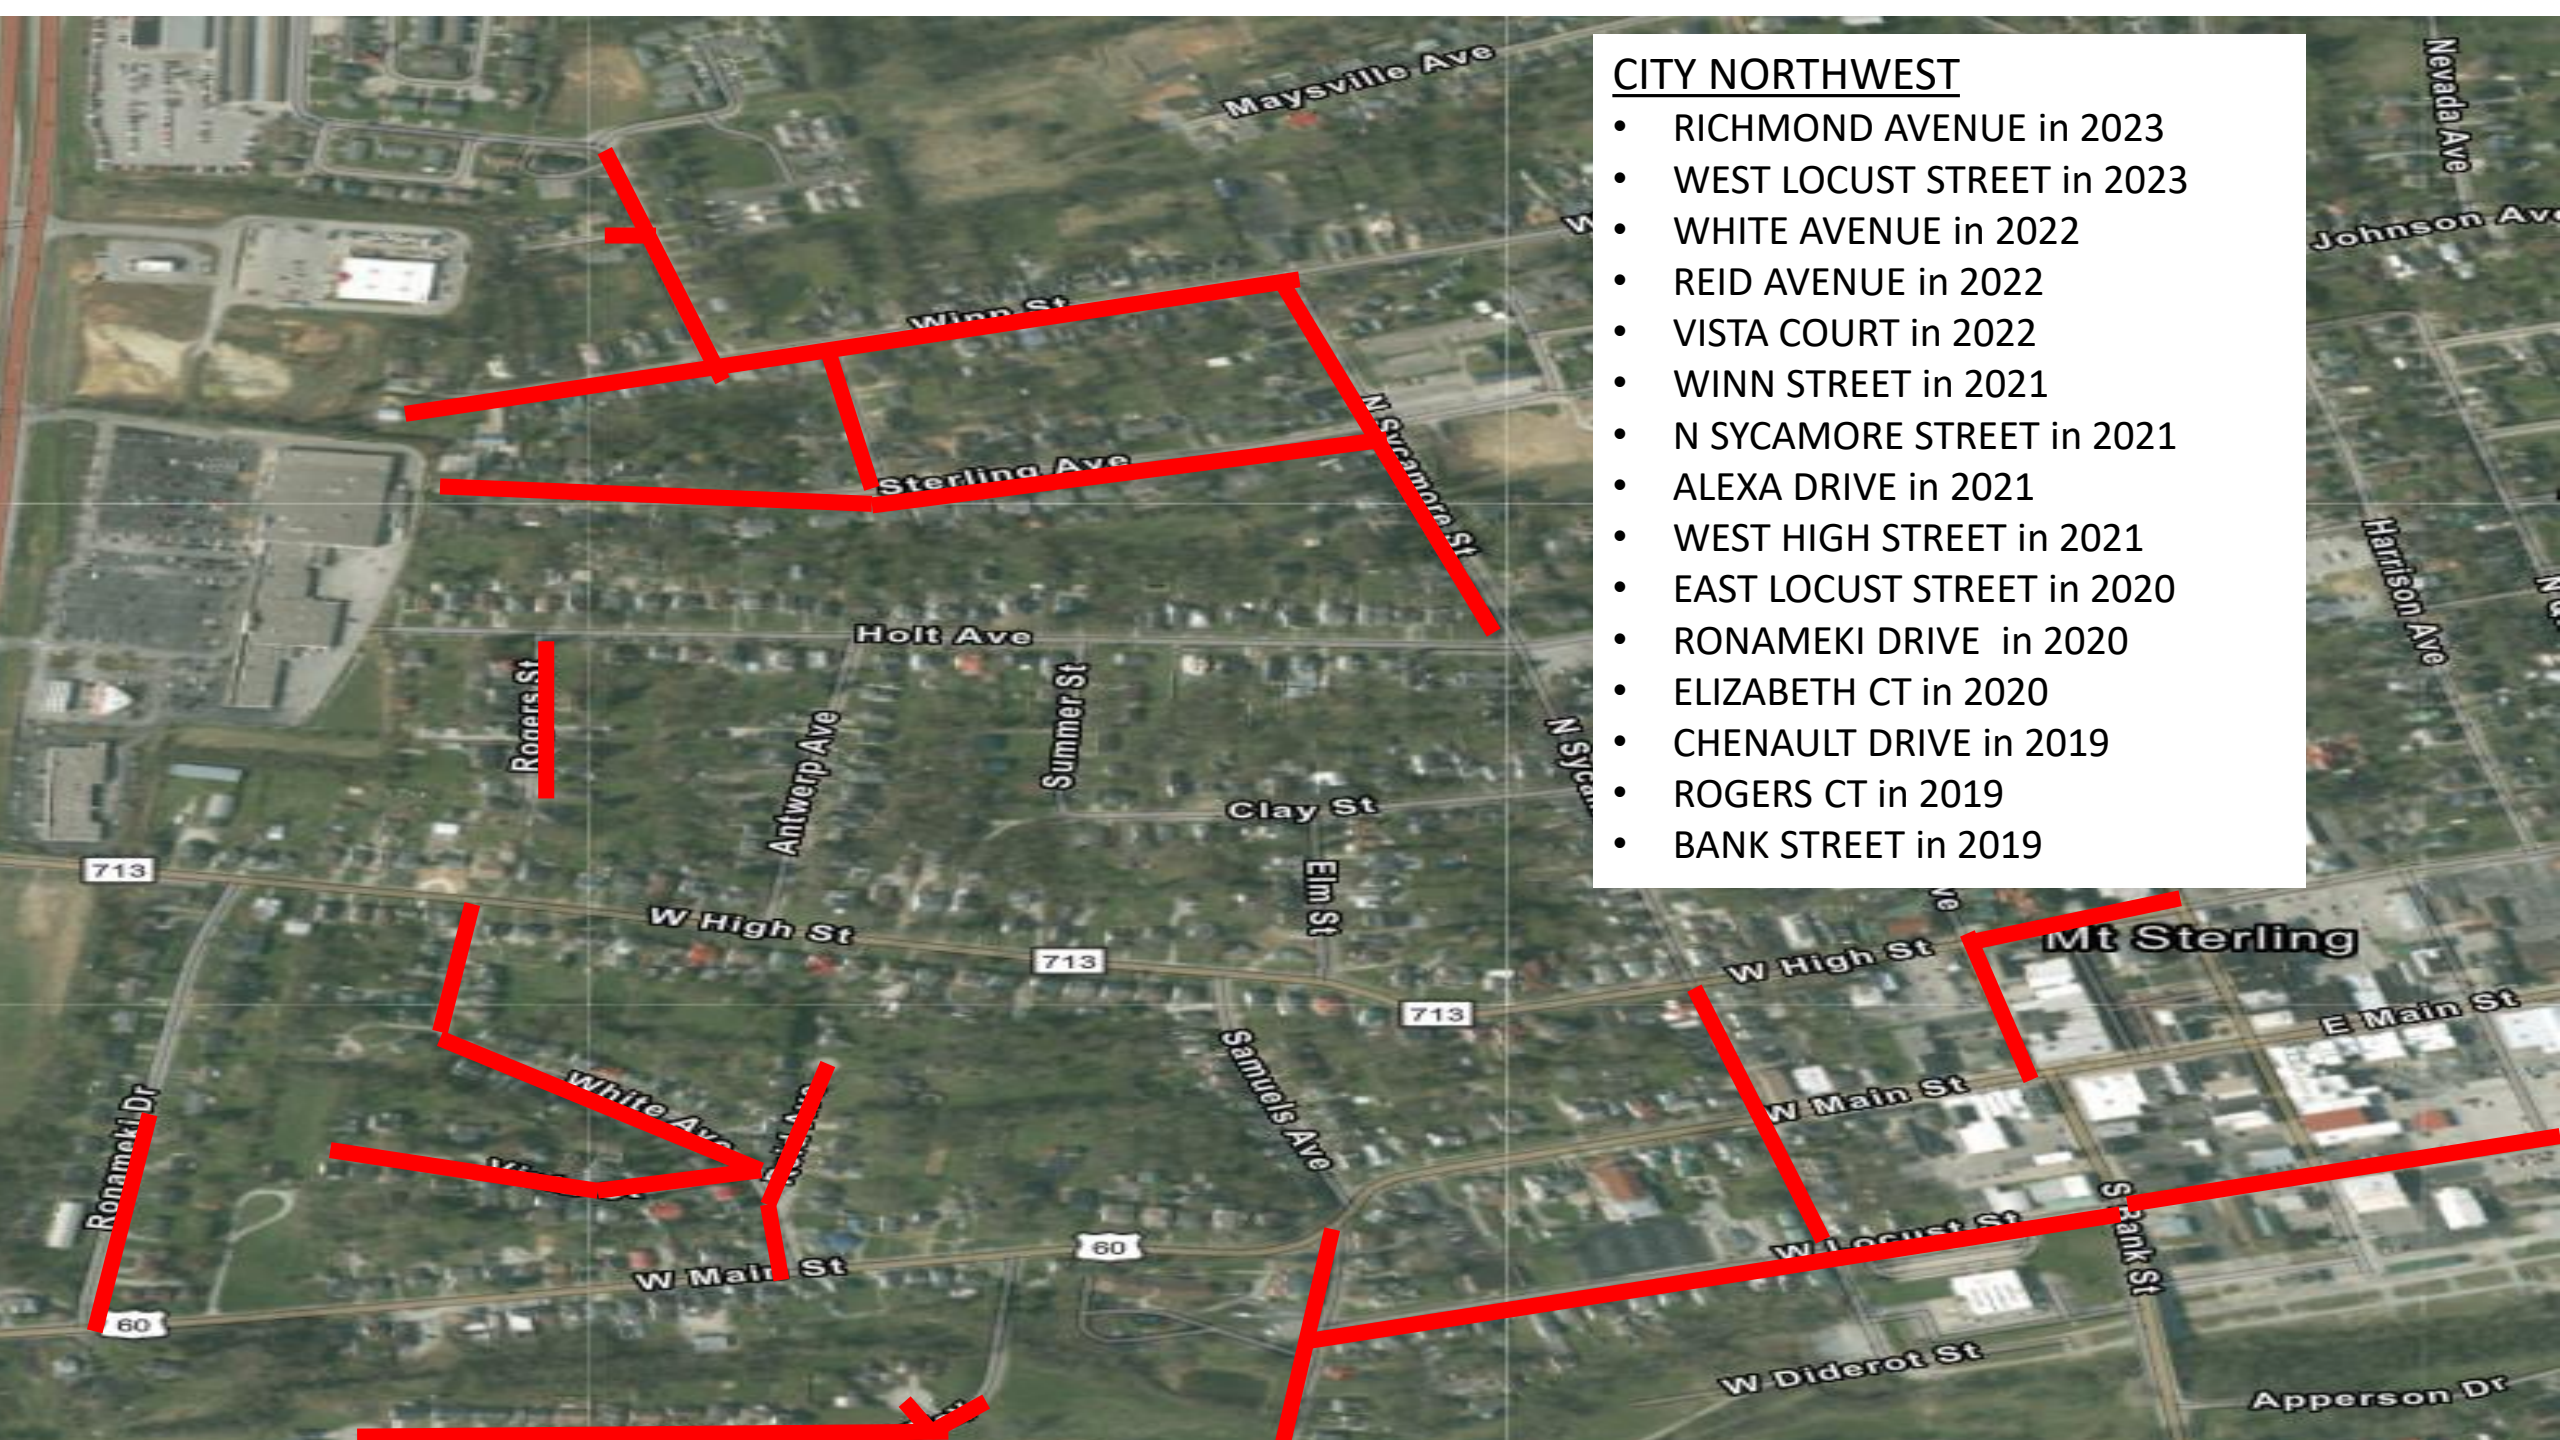

## CITY NORTH

- VANCE DRIVE in 2023
- MT AYR DRIVE in 2022
- EVANS DRIVE in 2021
- WINGTIP WAY in 2019 and 2022

CITY BYPASS WEST  
• GENERAL BEACH in 2023

- GARDEN SPRINGS
- BOB-O-LINK COURT in 2023
  - CARDINAL DRIVE in 2023
  - DURBRIDGE DRIVE in 2023
  - AZALEA CT in 2020
  - CULPEPPER DRIVE in 2019

## SUNSET RIDGE

- RIDGECREST DRIVE in 2019
- SUNSET DRIVE EAST in 2020

CITY EAST

- SYDNEY DRIVE AND CUL DE SAC in 2022
- NEVADA AVENUE in 2022
- JOHNSON AVENUE in 2022
- WILLOW STREET in 2020
- EAST HIGH STREET in 2020

**CITY NORTHWEST**

- RICHMOND AVENUE in 2023
- WEST LOCUST STREET in 2023
- WHITE AVENUE in 2022
- REID AVENUE in 2022
- VISTA COURT in 2022
- WINN STREET in 2021
- N SYCAMORE STREET in 2021
- ALEXA DRIVE in 2021
- WEST HIGH STREET in 2021
- EAST LOCUST STREET in 2020
- RONAMEKI DRIVE in 2020
- ELIZABETH CT in 2020
- CHENAULT DRIVE in 2019
- ROGERS CT in 2019
- BANK STREET in 2019

- CITY WEST/CENTRAL
- CHENAULT LANE in 2023
  - ESTILL TERRACE in 2023
  - SWISS STONE WAY in 2023
  - RICHMOND AVENUE in 2022/2023
  - SPRING STREET in 2022
  - BROOKMEDE DRIVE in 2021
  - MEADOW CT in 2021
  - SPRINGVIEW CT in 2021
  - CHENAULT LANE in 2020
  - DARLEY CREEK in 2020
  - HAMLETT DRIVE WEST in 2020