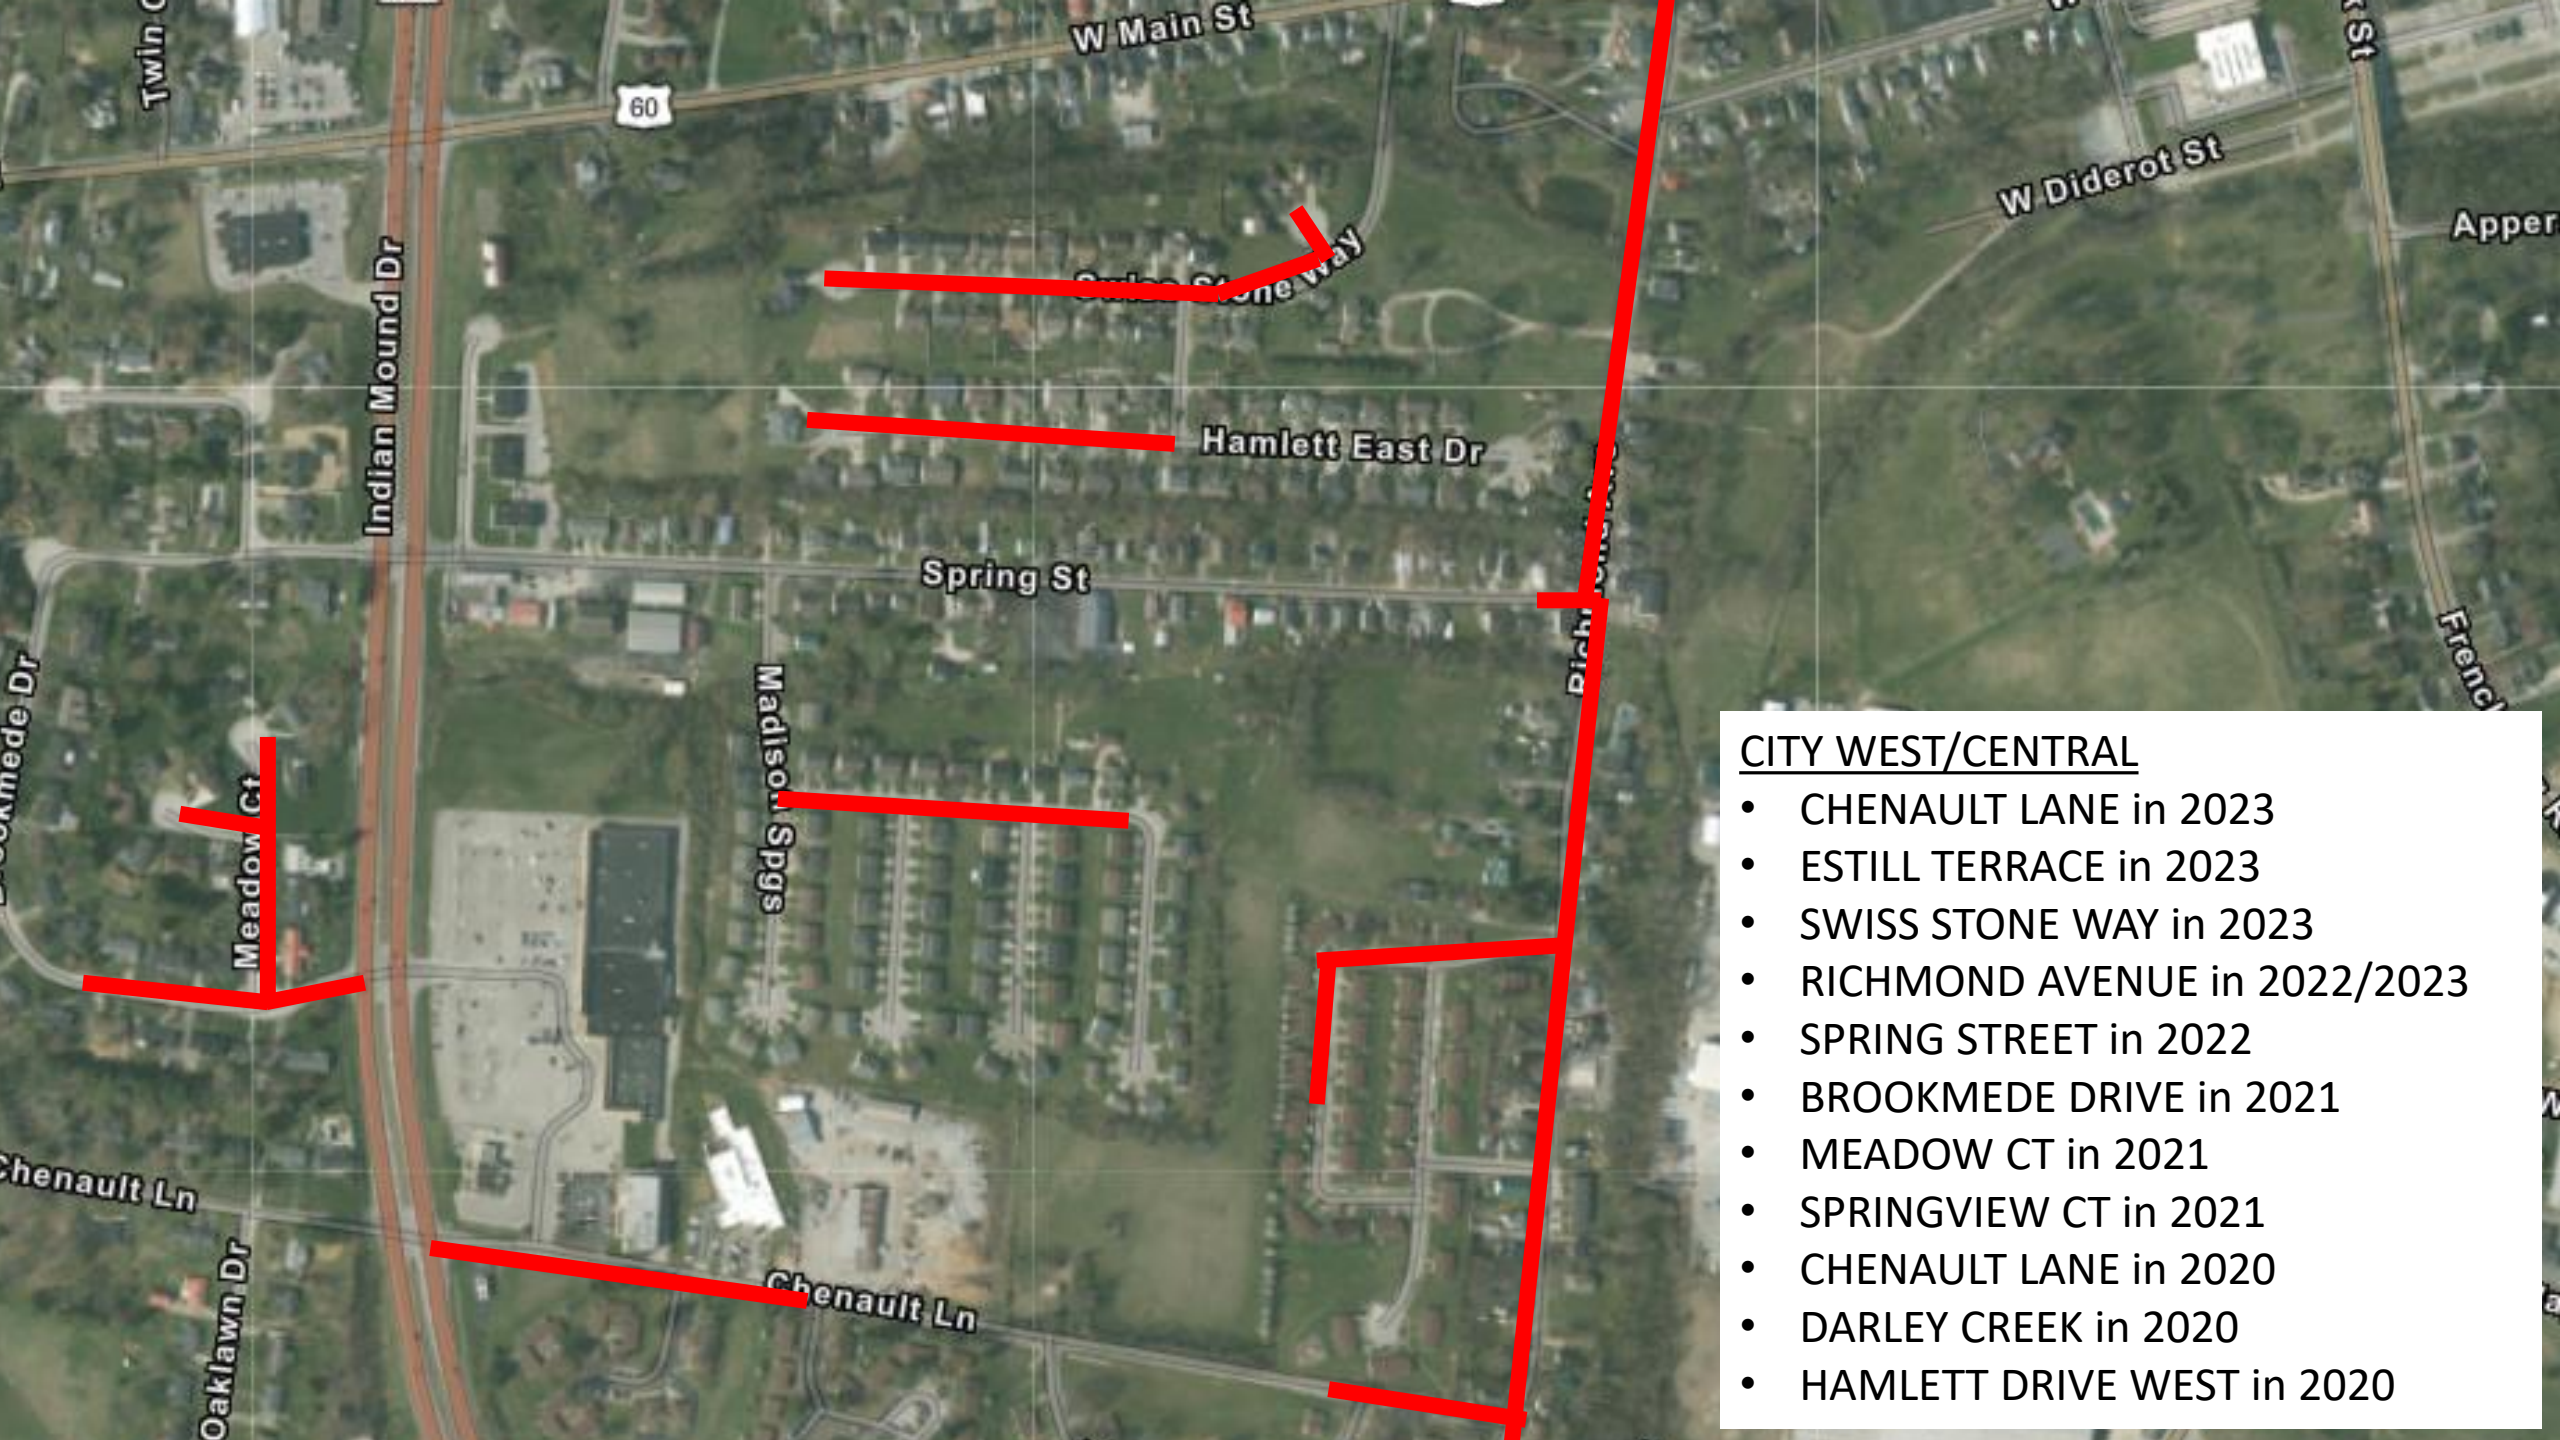

## CITY NORTH

- VANCE DRIVE in 2023
- MT AYR DRIVE in 2022
- EVANS DRIVE in 2021
- WINGTIP WAY in 2019 and 2022

CITY BYPASS WEST  
• GENERAL BEACH in 2023

- GARDEN SPRINGS
- BOB-O-LINK COURT in 2023
  - CARDINAL DRIVE in 2023
  - DURBRIDGE DRIVE in 2023
  - AZALEA CT in 2020
  - CULPEPPER DRIVE in 2019

## SUNSET RIDGE

- RIDGECREST DRIVE in 2019
- SUNSET DRIVE EAST in 2020

CITY EAST

- SYDNEY DRIVE AND CUL DE SAC in 2022
- NEVADA AVENUE in 2022
- JOHNSON AVENUE in 2022
- WILLOW STREET in 2020
- EAST HIGH STREET in 2020

**CITY NORTHWEST**

- RICHMOND AVENUE in 2023
- WEST LOCUST STREET in 2023
- WHITE AVENUE in 2022
- REID AVENUE in 2022
- VISTA COURT in 2022
- WINN STREET in 2021
- N SYCAMORE STREET in 2021
- ALEXA DRIVE in 2021
- WEST HIGH STREET in 2021
- EAST LOCUST STREET in 2020
- RONAMEKI DRIVE in 2020
- ELIZABETH CT in 2020
- CHENAULT DRIVE in 2019
- ROGERS CT in 2019
- BANK STREET in 2019

- CITY WEST/CENTRAL
- CHENAULT LANE in 2023
  - ESTILL TERRACE in 2023
  - SWISS STONE WAY in 2023
  - RICHMOND AVENUE in 2022/2023
  - SPRING STREET in 2022
  - BROOKMEDE DRIVE in 2021
  - MEADOW CT in 2021
  - SPRINGVIEW CT in 2021
  - CHENAULT LANE in 2020
  - DARLEY CREEK in 2020
  - HAMLETT DRIVE WEST in 2020