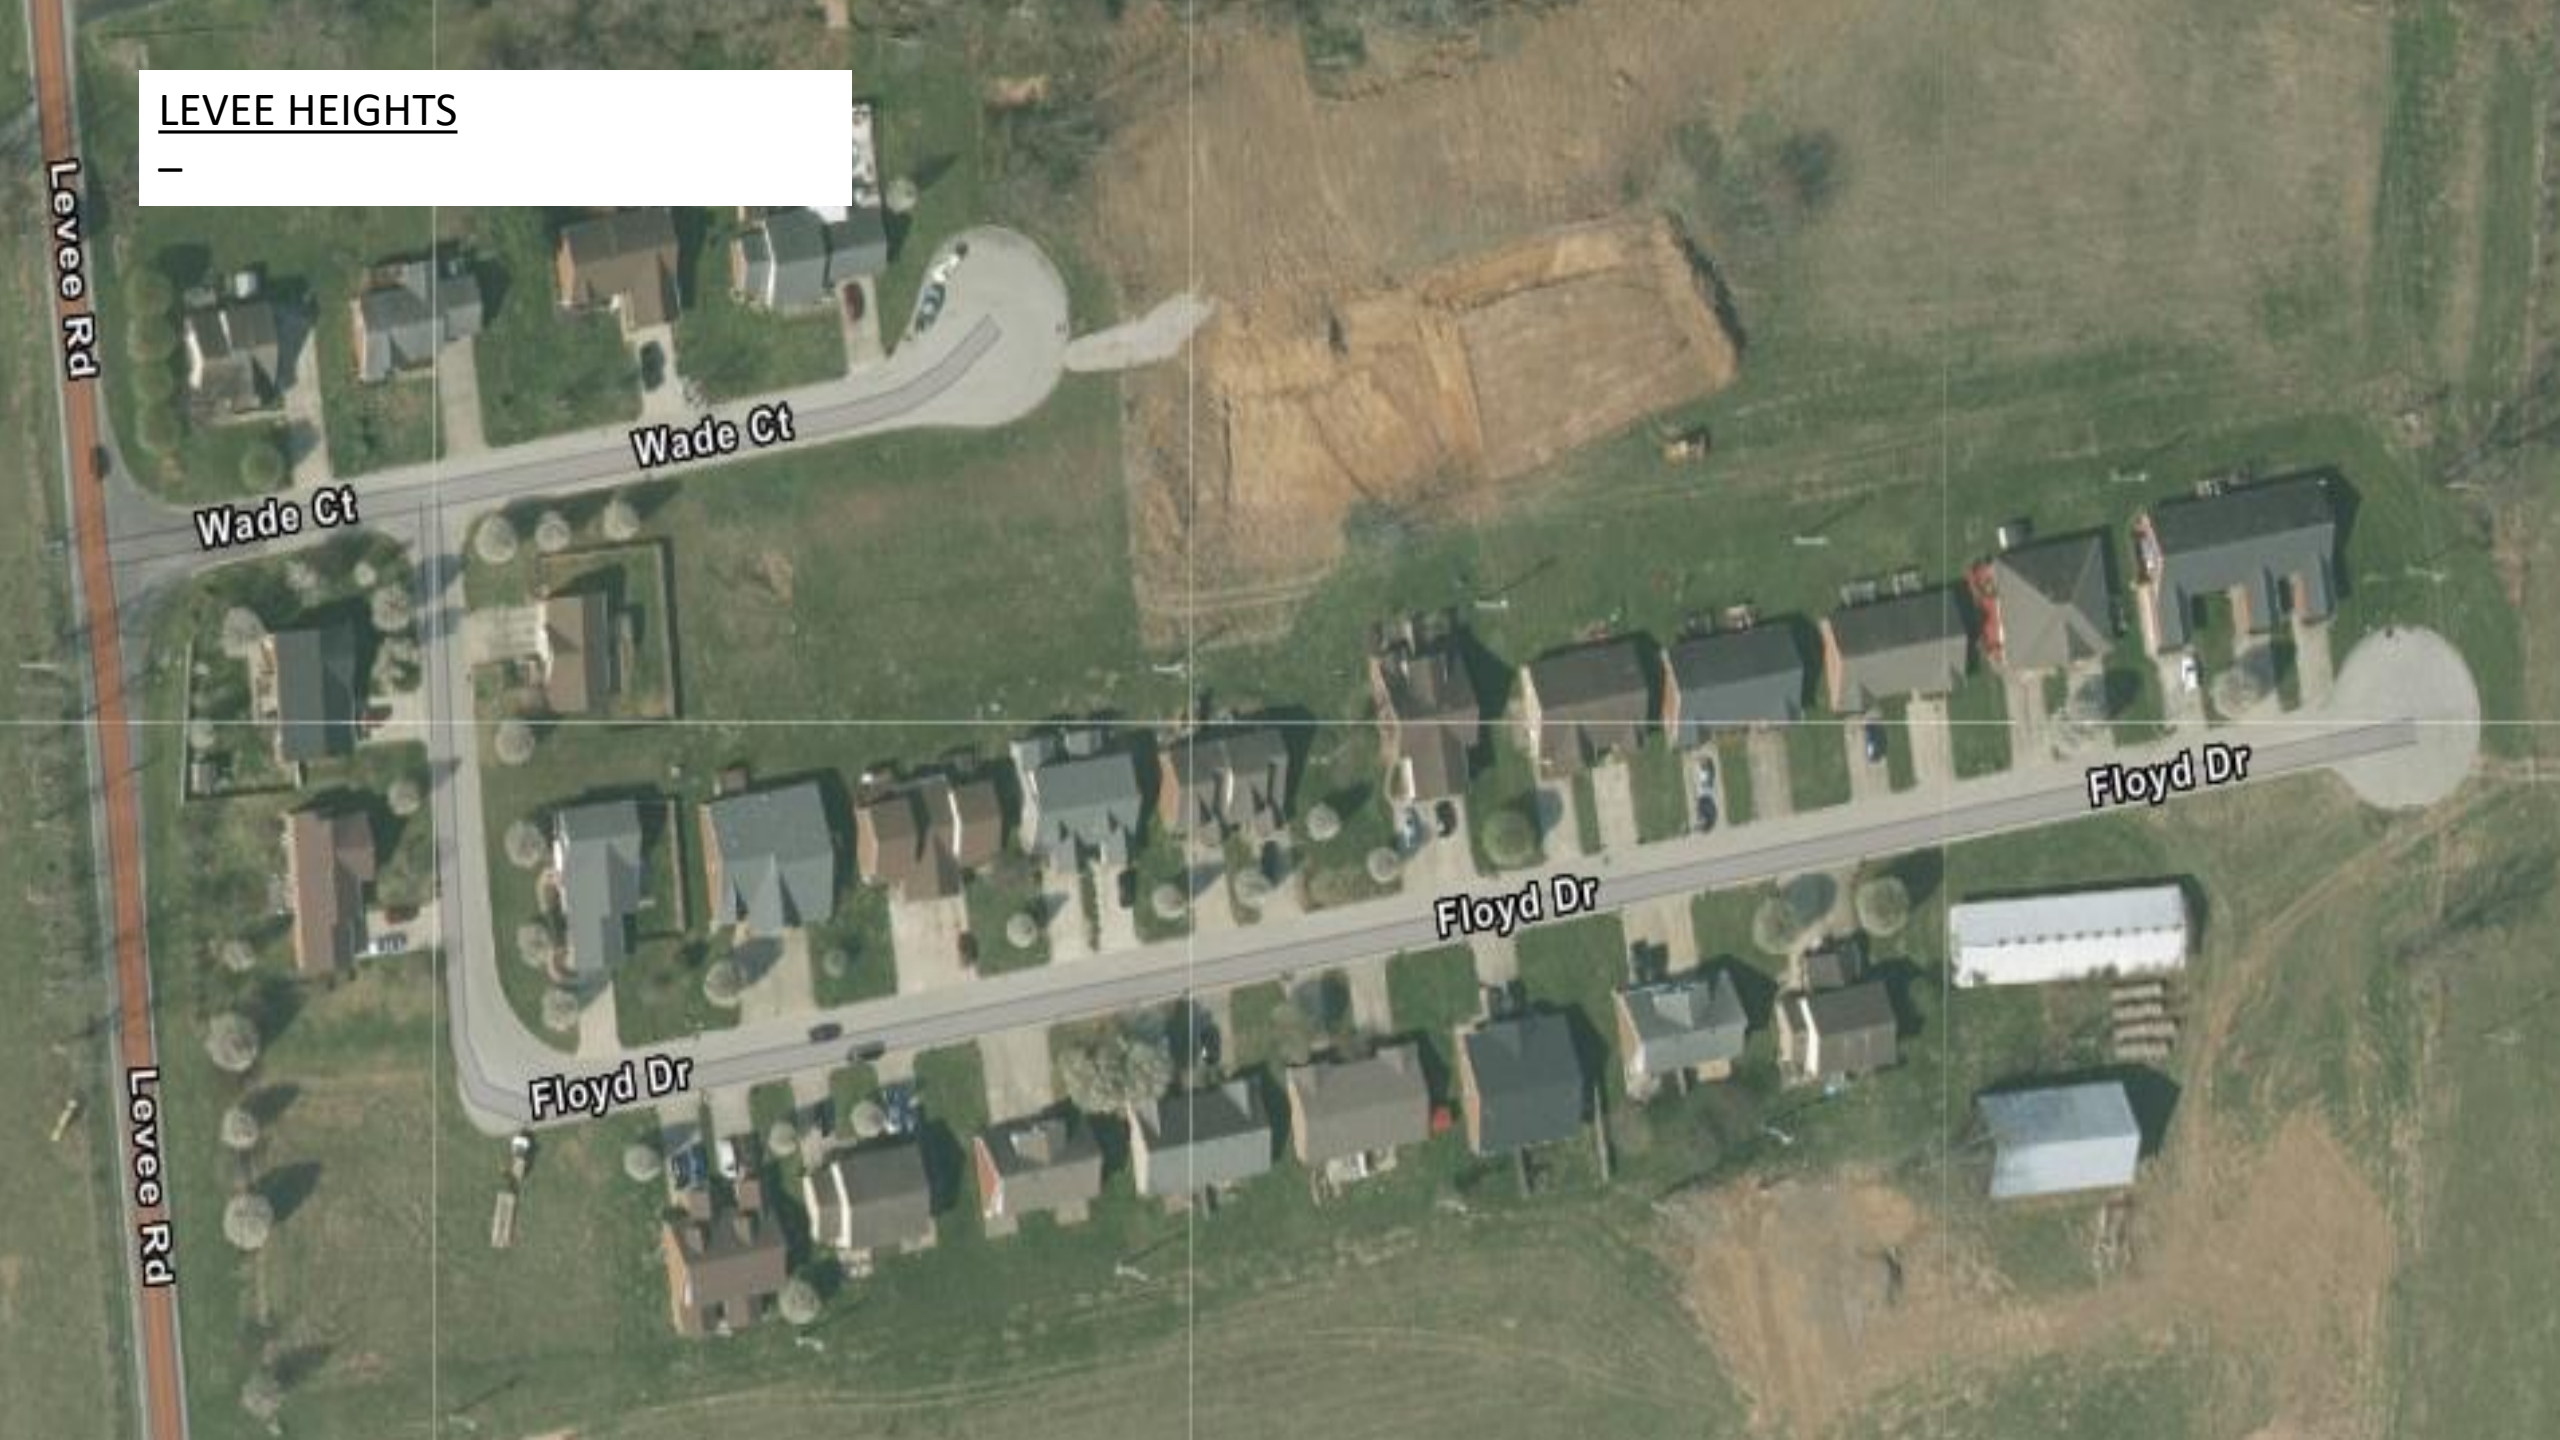

## SUNSET RIDGE

- RIDGECREST DRIVE in 2019
- SUNSET DRIVE EAST in 2020

CITY EAST

- SYDNEY DRIVE AND CUL DE SAC in 2022
- NEVADA AVENUE in 2022
- JOHNSON AVENUE in 2022
- WILLOW STREET in 2020
- EAST HIGH STREET in 2020

- CITY WEST/CENTRAL
- CHENAULT LANE in 2023
  - ESTILL TERRACE in 2023
  - SWISS STONE WAY in 2023
  - RICHMOND AVENUE in 2022/2023
  - SPRING STREET in 2022
  - BROOKMEDE DRIVE in 2021
  - MEADOW CT in 2021
  - SPRINGVIEW CT in 2021
  - CHENAULT LANE in 2020
  - DARLEY CREEK in 2020
  - HAMLETT DRIVE WEST in 2020

SKYVIEW

- WILLIN WAY in 2020

LEVEE HEIGHTS

1

Levee Rd

Wade Ct

Wade Ct

Levee Rd

### CITY SOUTHEAST

- BROWN STREET in 2022
- SHORT STREET in 2022
- APPERSON HEIGHTS in 2022
- SOUTH QUEEN STREET in 2021
- RAPID CROSSING in 2021

CITY EAST/CENTRAL

- BRIDGETT DRIVE in 2019
- SOUTH QUEEN STREET in 2020