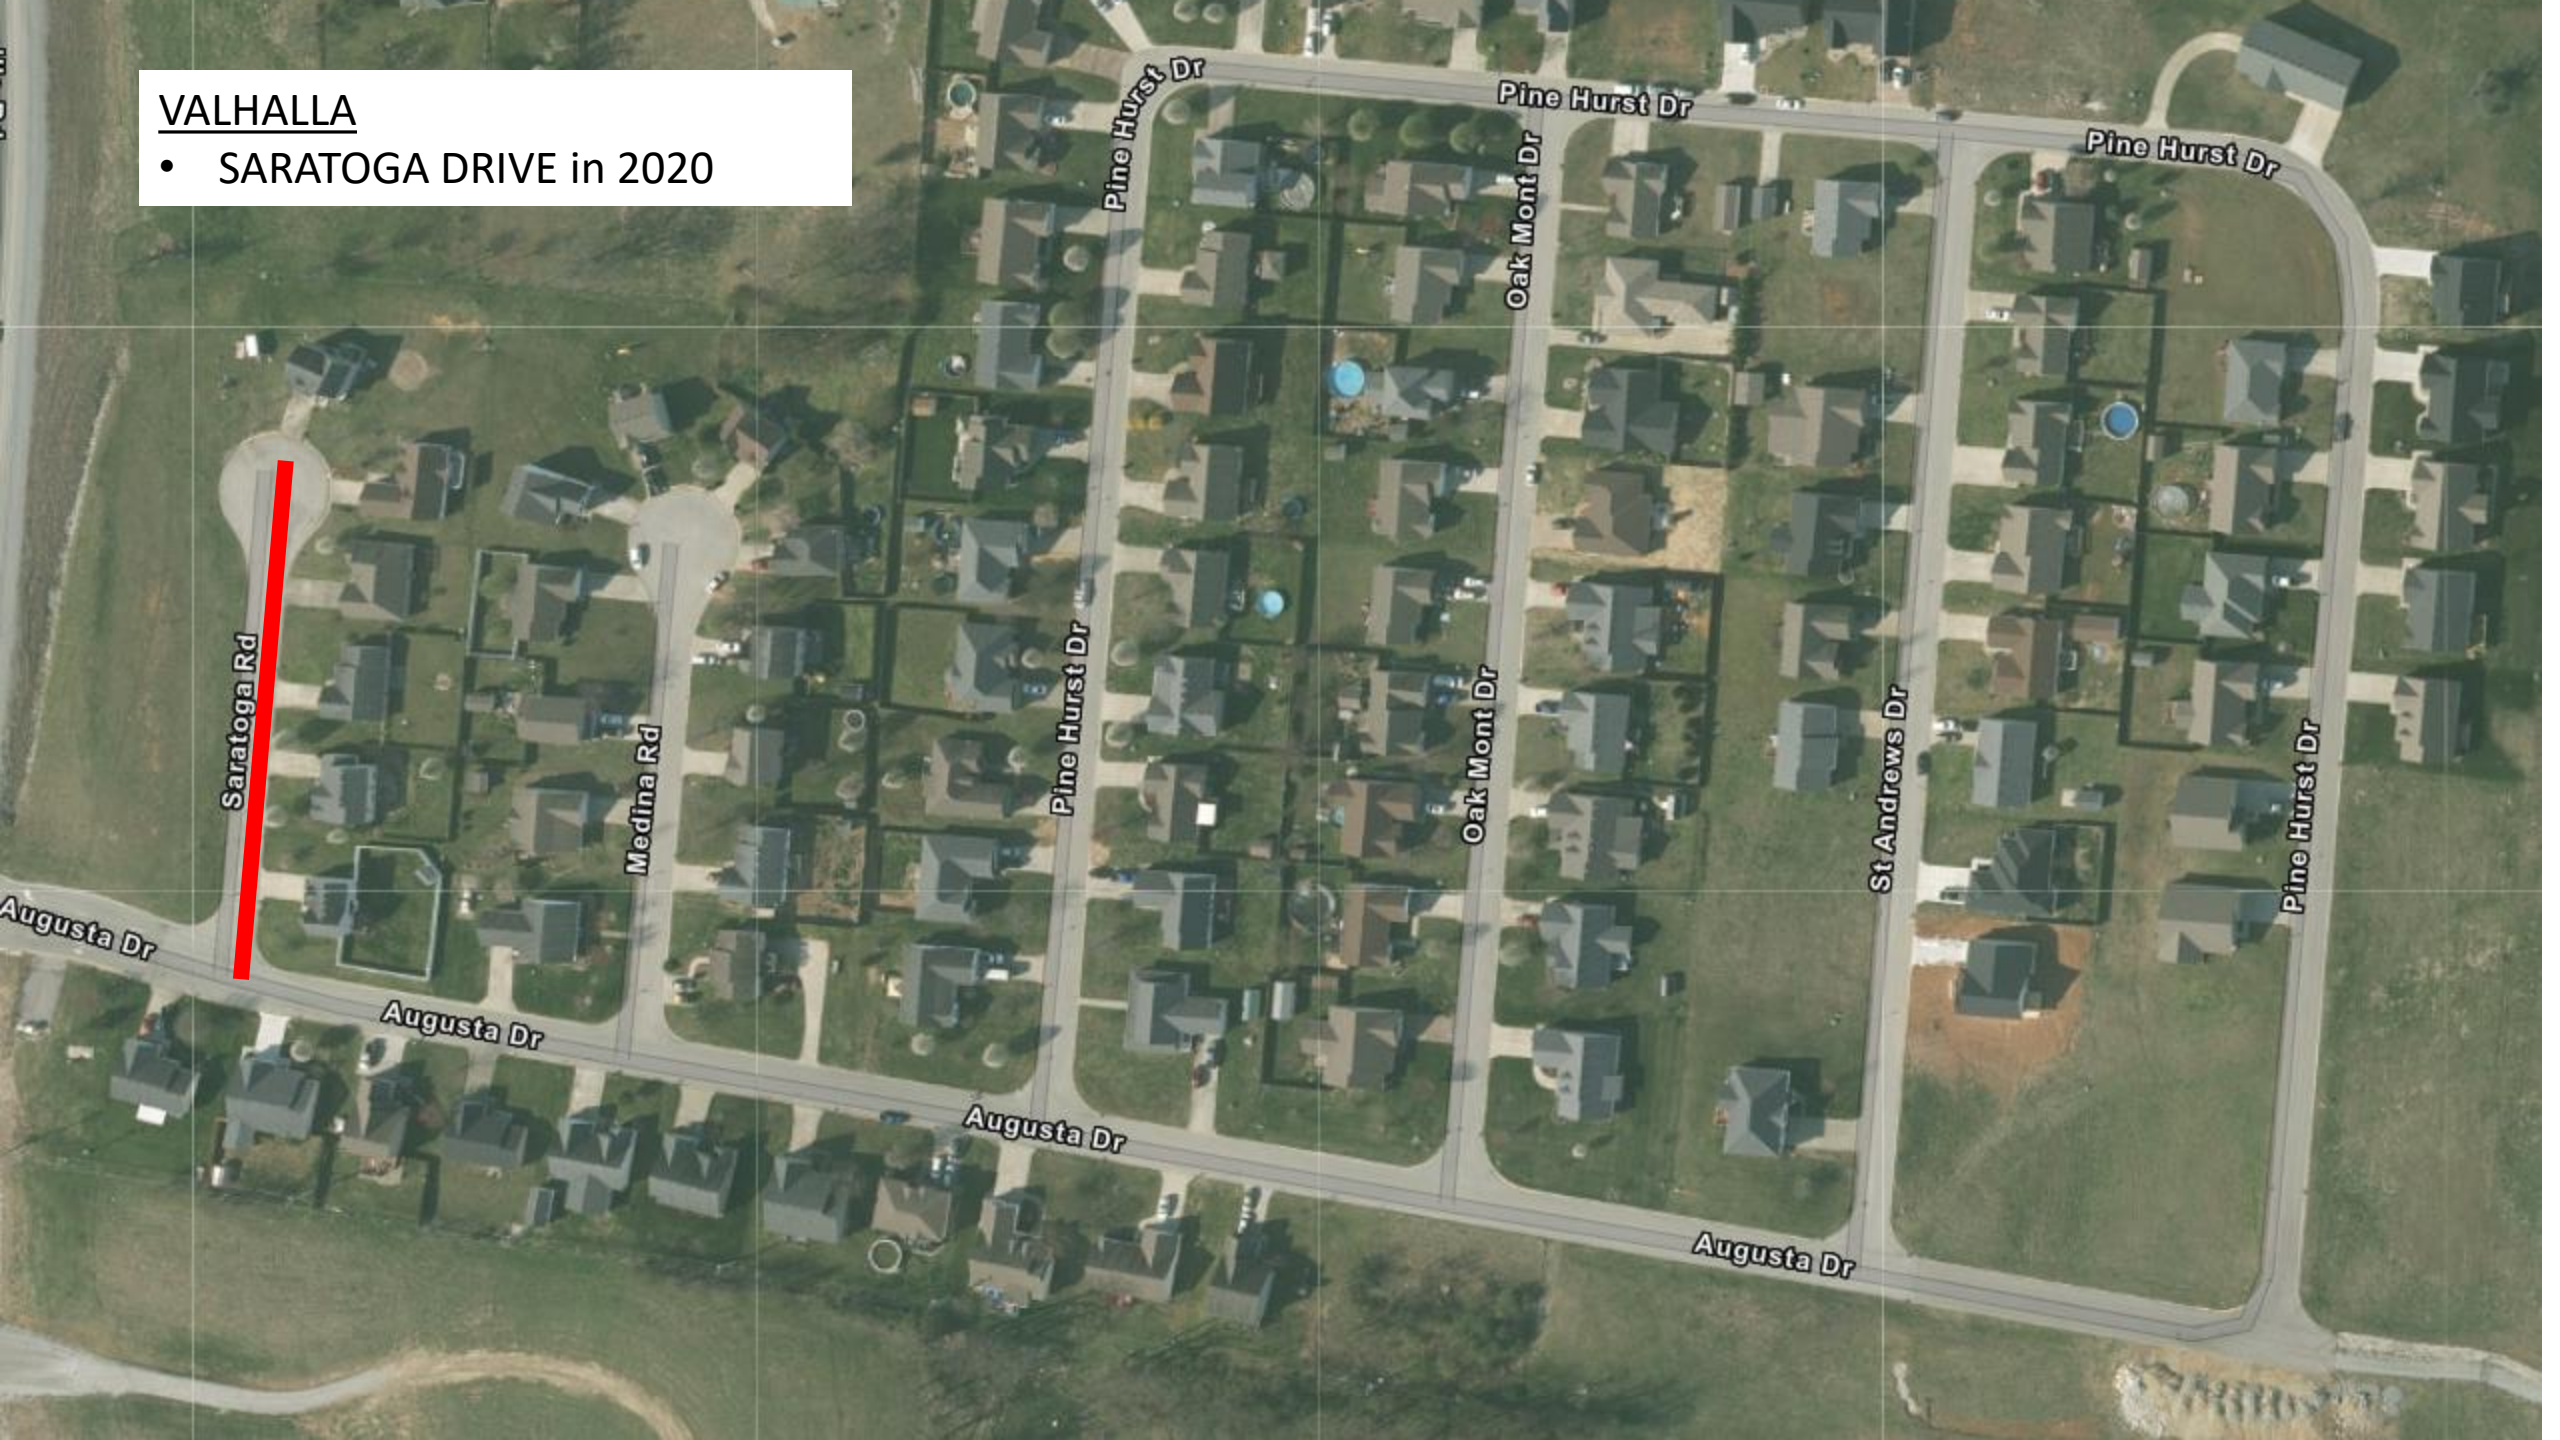

# CITY REPAVING SCHEDULE

2019 – 2023

VALHALLA

- SARATOGA DRIVE in 2020

### SILVER CREEK

- STONE TRACE DRIVE in 2022
- BENTLEY DRIVE in 2022
- CAMPBELL WAY in 2022
- HUNTER TRAIL in 2022
- GREENFIELD TRAIL in 2022
- CLUBHOUSE LANE in 2022
- REID ALLEY in 2022
- GARDEN HOME ALLEY in 2020
- OLD SILO HILL DRIVE in 2020
- HUNTER TRAIL in 2019
- N DEEPWOOD CT in 2019

## SUNSET RIDGE

- RIDGECREST DRIVE in 2019
- SUNSET DRIVE EAST in 2020

CITY EAST

- SYDNEY DRIVE AND CUL DE SAC in 2022
- NEVADA AVENUE in 2022
- JOHNSON AVENUE in 2022
- WILLOW STREET in 2020
- EAST HIGH STREET in 2020

### CITY SOUTHEAST

- BROWN STREET in 2022
- SHORT STREET in 2022
- APPERSON HEIGHTS in 2022
- SOUTH QUEEN STREET in 2021
- RAPID CROSSING in 2021

CITY EAST/CENTRAL

- BRIDGETT DRIVE in 2019
- SOUTH QUEEN STREET in 2020