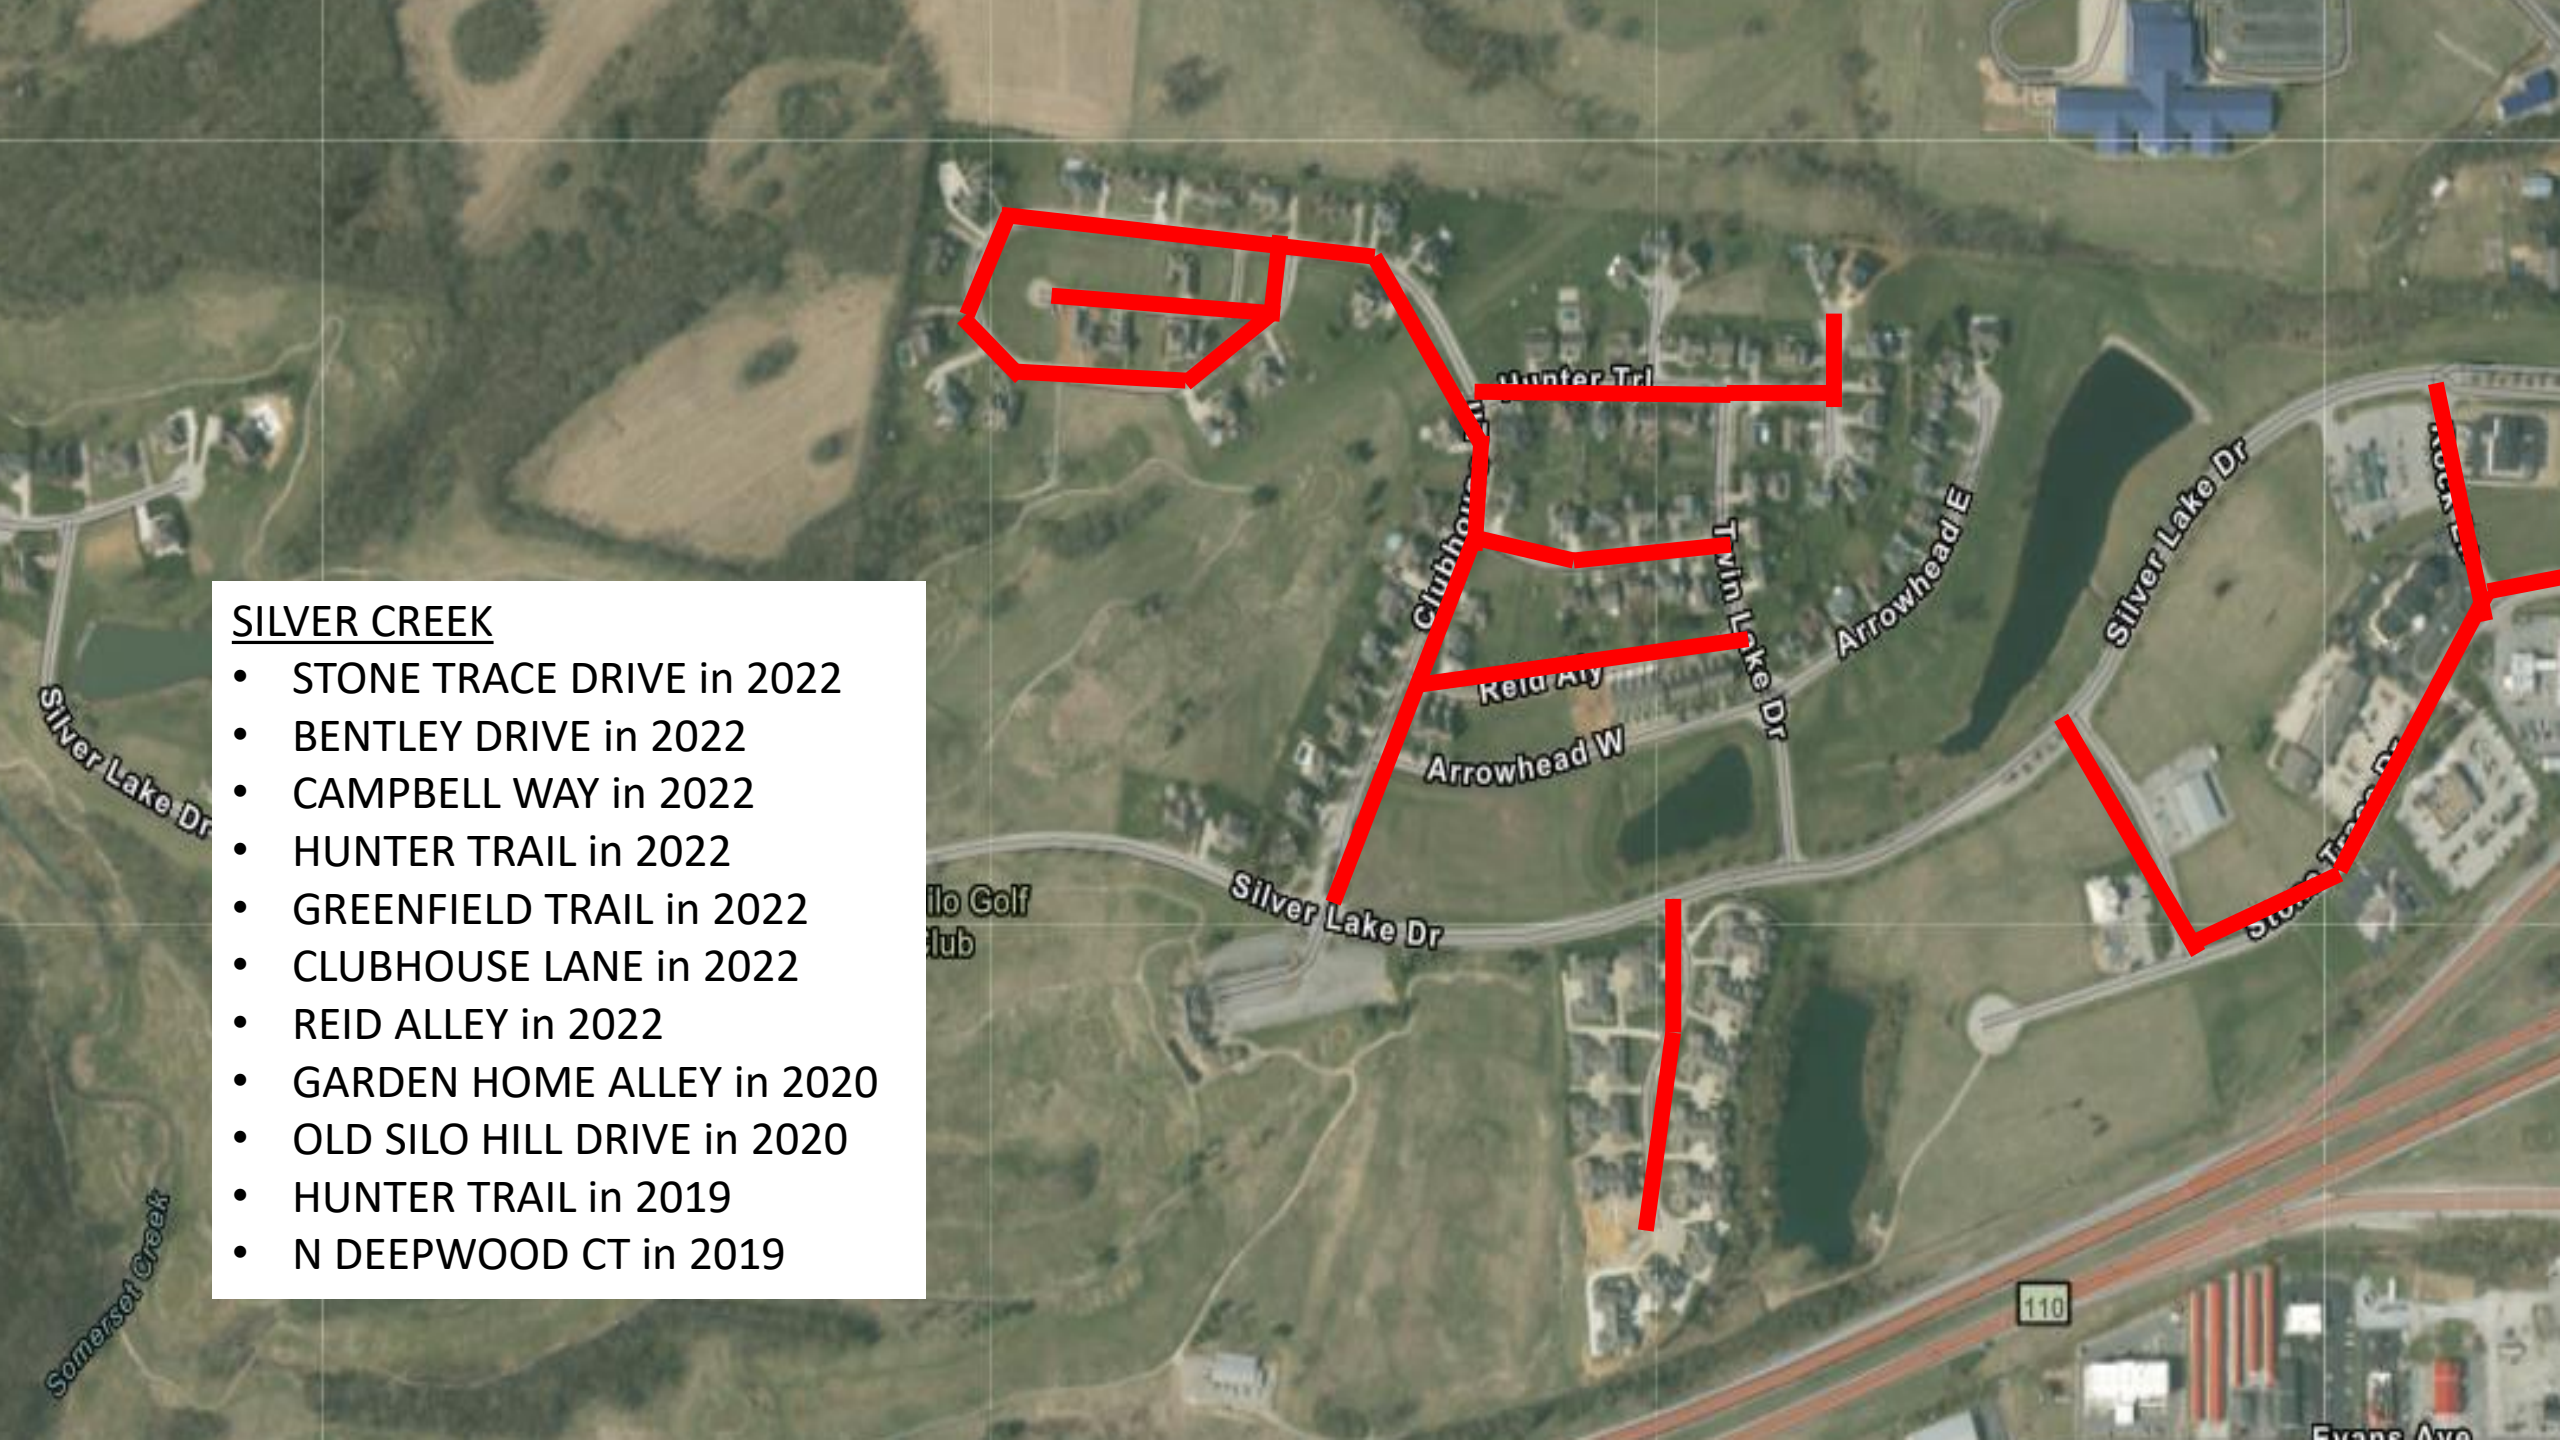

# CITY REPAVING SCHEDULE

2019 – 2023

VALHALLA

- SARATOGA DRIVE in 2020

### SILVER CREEK

- STONE TRACE DRIVE in 2022
- BENTLEY DRIVE in 2022
- CAMPBELL WAY in 2022
- HUNTER TRAIL in 2022
- GREENFIELD TRAIL in 2022
- CLUBHOUSE LANE in 2022
- REID ALLEY in 2022
- GARDEN HOME ALLEY in 2020
- OLD SILO HILL DRIVE in 2020
- HUNTER TRAIL in 2019
- N DEEPWOOD CT in 2019

## CITY NORTH

- VANCE DRIVE in 2023
- MT AYR DRIVE in 2022
- EVANS DRIVE in 2021
- WINGTIP WAY in 2019 and 2022

CITY BYPASS WEST  
• GENERAL BEACH in 2023

- GARDEN SPRINGS
- BOB-O-LINK COURT in 2023
  - CARDINAL DRIVE in 2023
  - DURBRIDGE DRIVE in 2023
  - AZALEA CT in 2020
  - CULPEPPER DRIVE in 2019

## SUNSET RIDGE

- RIDGECREST DRIVE in 2019
- SUNSET DRIVE EAST in 2020

CITY EAST

- SYDNEY DRIVE AND CUL DE SAC in 2022
- NEVADA AVENUE in 2022
- JOHNSON AVENUE in 2022
- WILLOW STREET in 2020
- EAST HIGH STREET in 2020