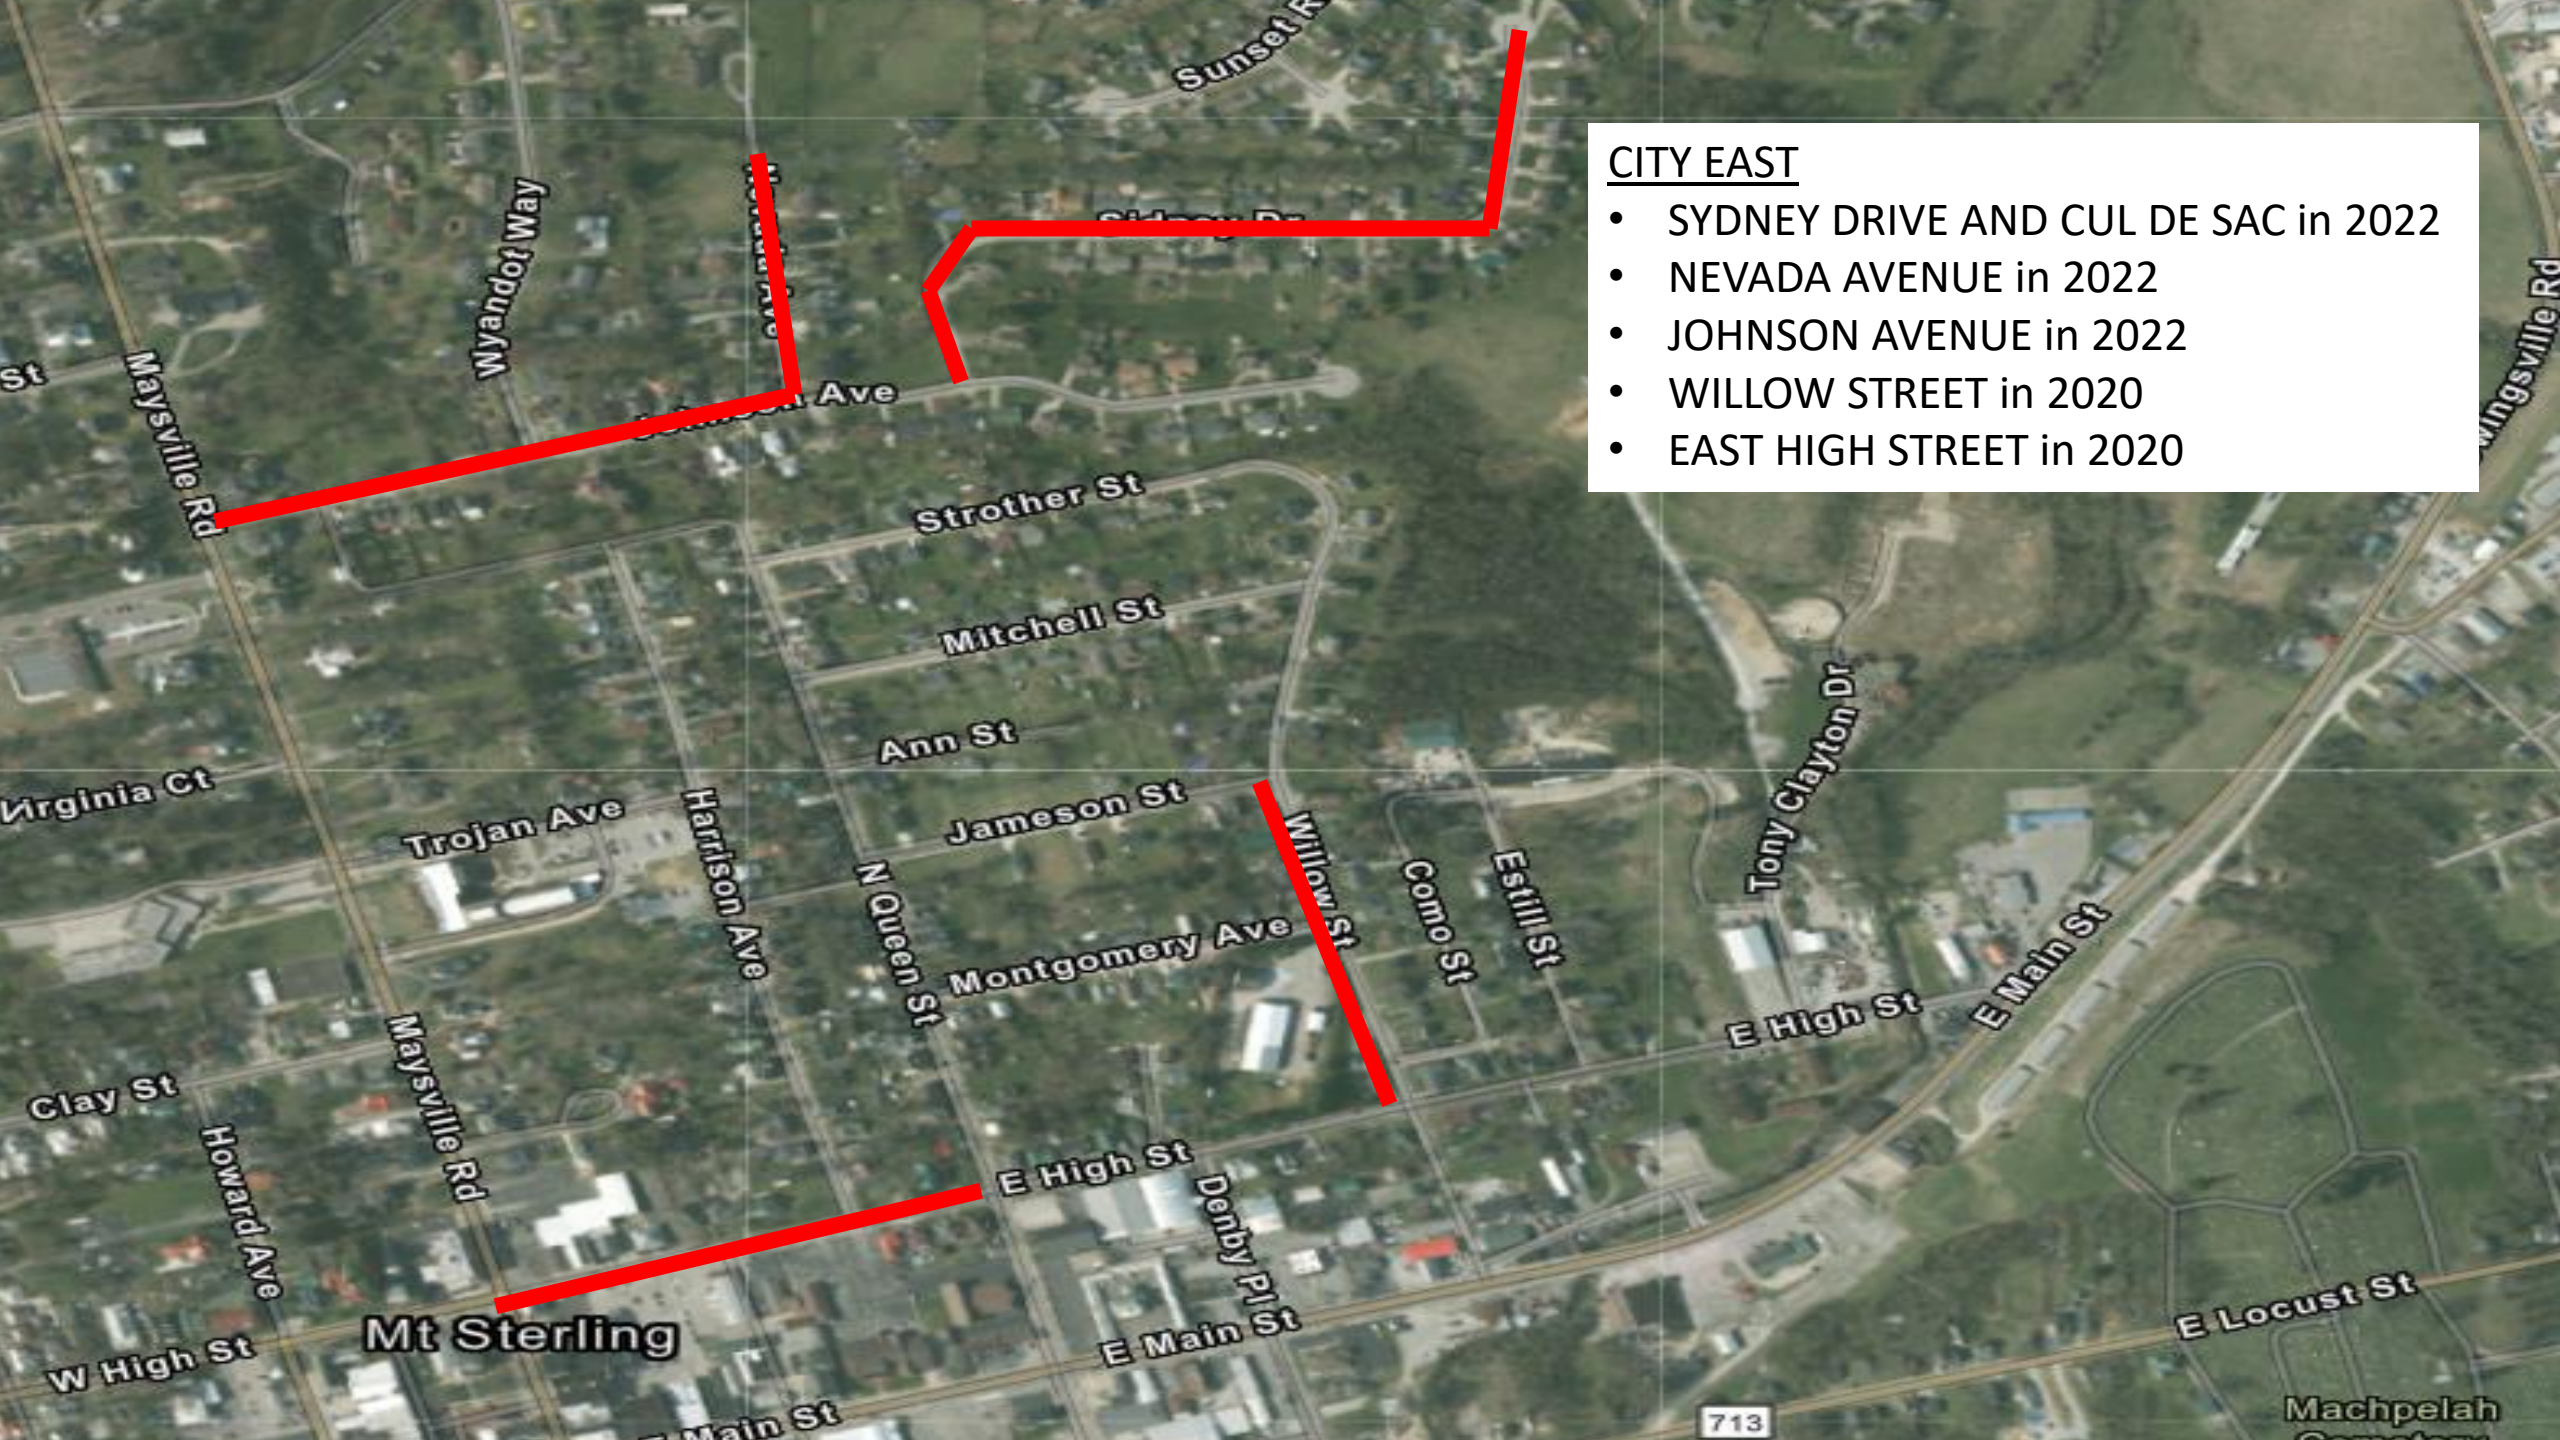

## CITY NORTH

- VANCE DRIVE in 2023
- MT AYR DRIVE in 2022
- EVANS DRIVE in 2021
- WINGTIP WAY in 2019 and 2022

CITY BYPASS WEST  
• GENERAL BEACH in 2023

- GARDEN SPRINGS
- BOB-O-LINK COURT in 2023
  - CARDINAL DRIVE in 2023
  - DURBRIDGE DRIVE in 2023
  - AZALEA CT in 2020
  - CULPEPPER DRIVE in 2019

## SUNSET RIDGE

- RIDGECREST DRIVE in 2019
- SUNSET DRIVE EAST in 2020

CITY EAST

- SYDNEY DRIVE AND CUL DE SAC in 2022
- NEVADA AVENUE in 2022
- JOHNSON AVENUE in 2022
- WILLOW STREET in 2020
- EAST HIGH STREET in 2020

**CITY NORTHWEST**

- RICHMOND AVENUE in 2023
- WEST LOCUST STREET in 2023
- WHITE AVENUE in 2022
- REID AVENUE in 2022
- VISTA COURT in 2022
- WINN STREET in 2021
- N SYCAMORE STREET in 2021
- ALEXA DRIVE in 2021
- WEST HIGH STREET in 2021
- EAST LOCUST STREET in 2020
- RONAMEKI DRIVE in 2020
- ELIZABETH CT in 2020
- CHENAULT DRIVE in 2019
- ROGERS CT in 2019
- BANK STREET in 2019

- CITY WEST/CENTRAL
- CHENAULT LANE in 2023
  - ESTILL TERRACE in 2023
  - SWISS STONE WAY in 2023
  - RICHMOND AVENUE in 2022/2023
  - SPRING STREET in 2022
  - BROOKMEDE DRIVE in 2021
  - MEADOW CT in 2021
  - SPRINGVIEW CT in 2021
  - CHENAULT LANE in 2020
  - DARLEY CREEK in 2020
  - HAMLETT DRIVE WEST in 2020