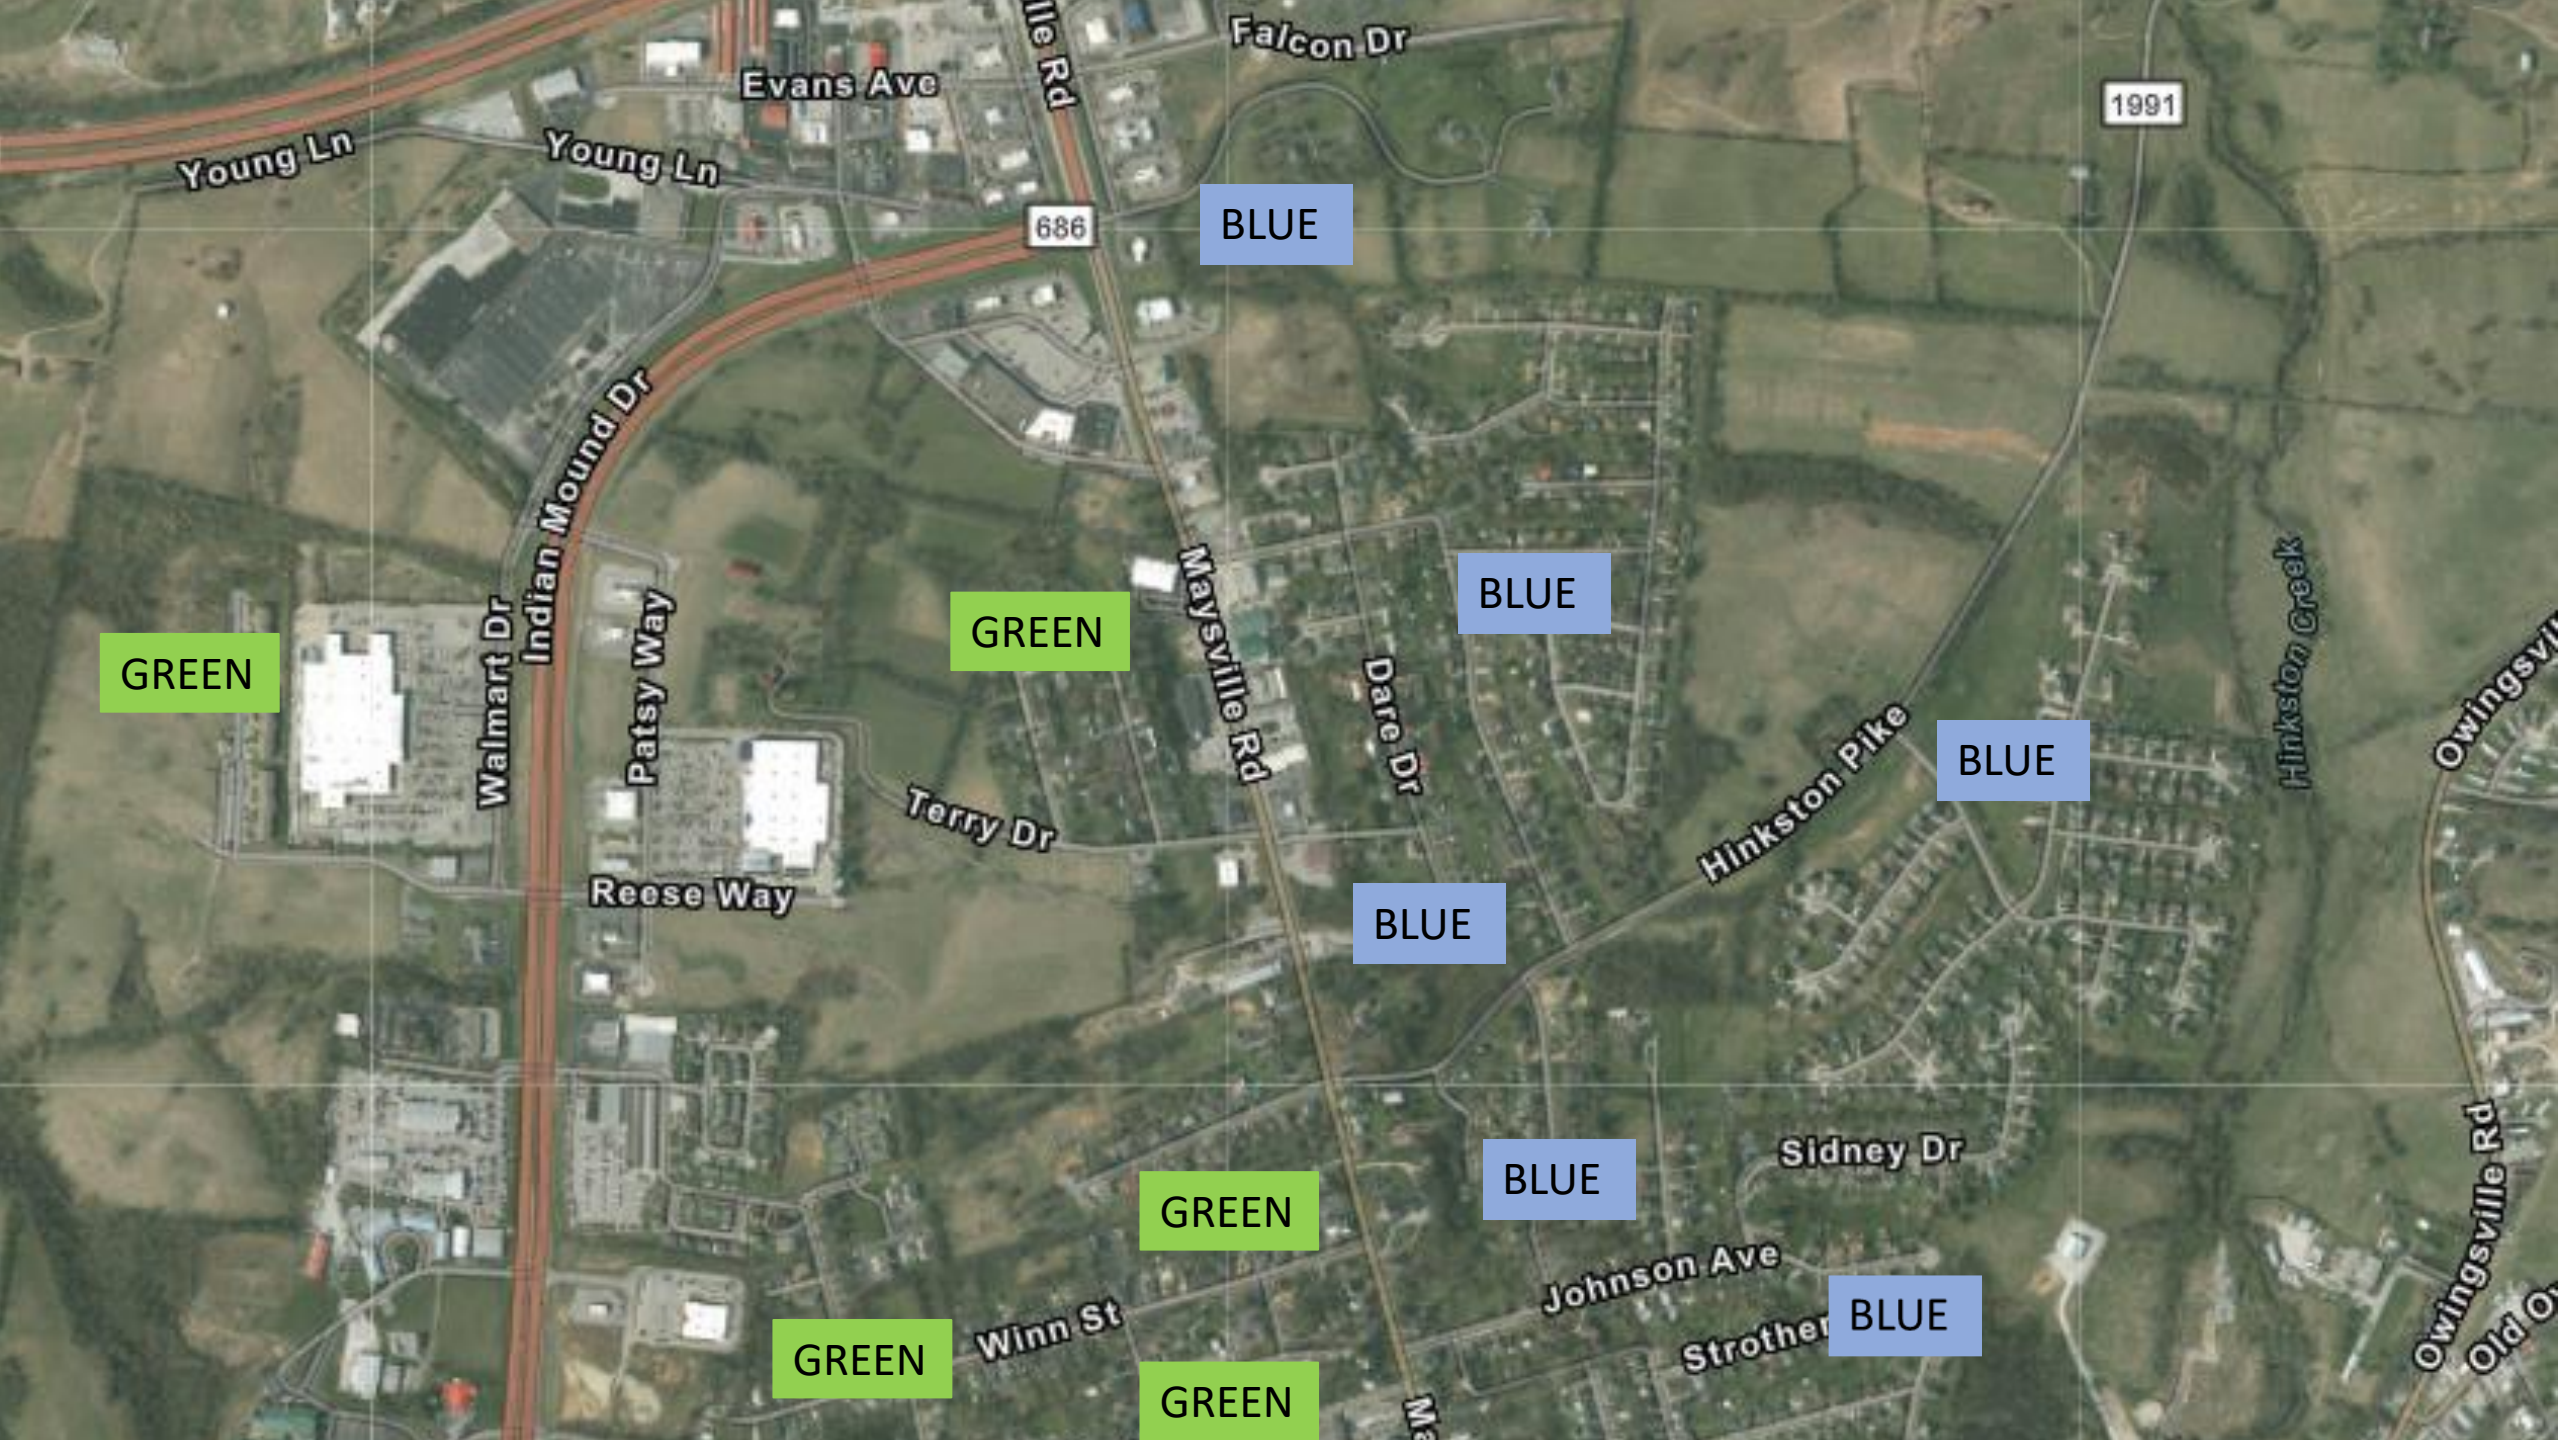

GREEN

GREEN

GREEN

GREEN

GREEN

BLUE

BLUE

BLUE

BLUE

BLUE

BLUE

1991

686

Young Ln

Young Ln

Evans Ave

Falcon Dr

Walmart Dr

Indian Mound Dr

Patsy Way

Reese Way

Terry Dr

Maysville Rd

Dare Dr

Hinkston Pike

Sidney Dr

Johnson Ave

Strother

Winn St

Hinkston Creek

Owingsville Rd

Owingsville Rd

Old O