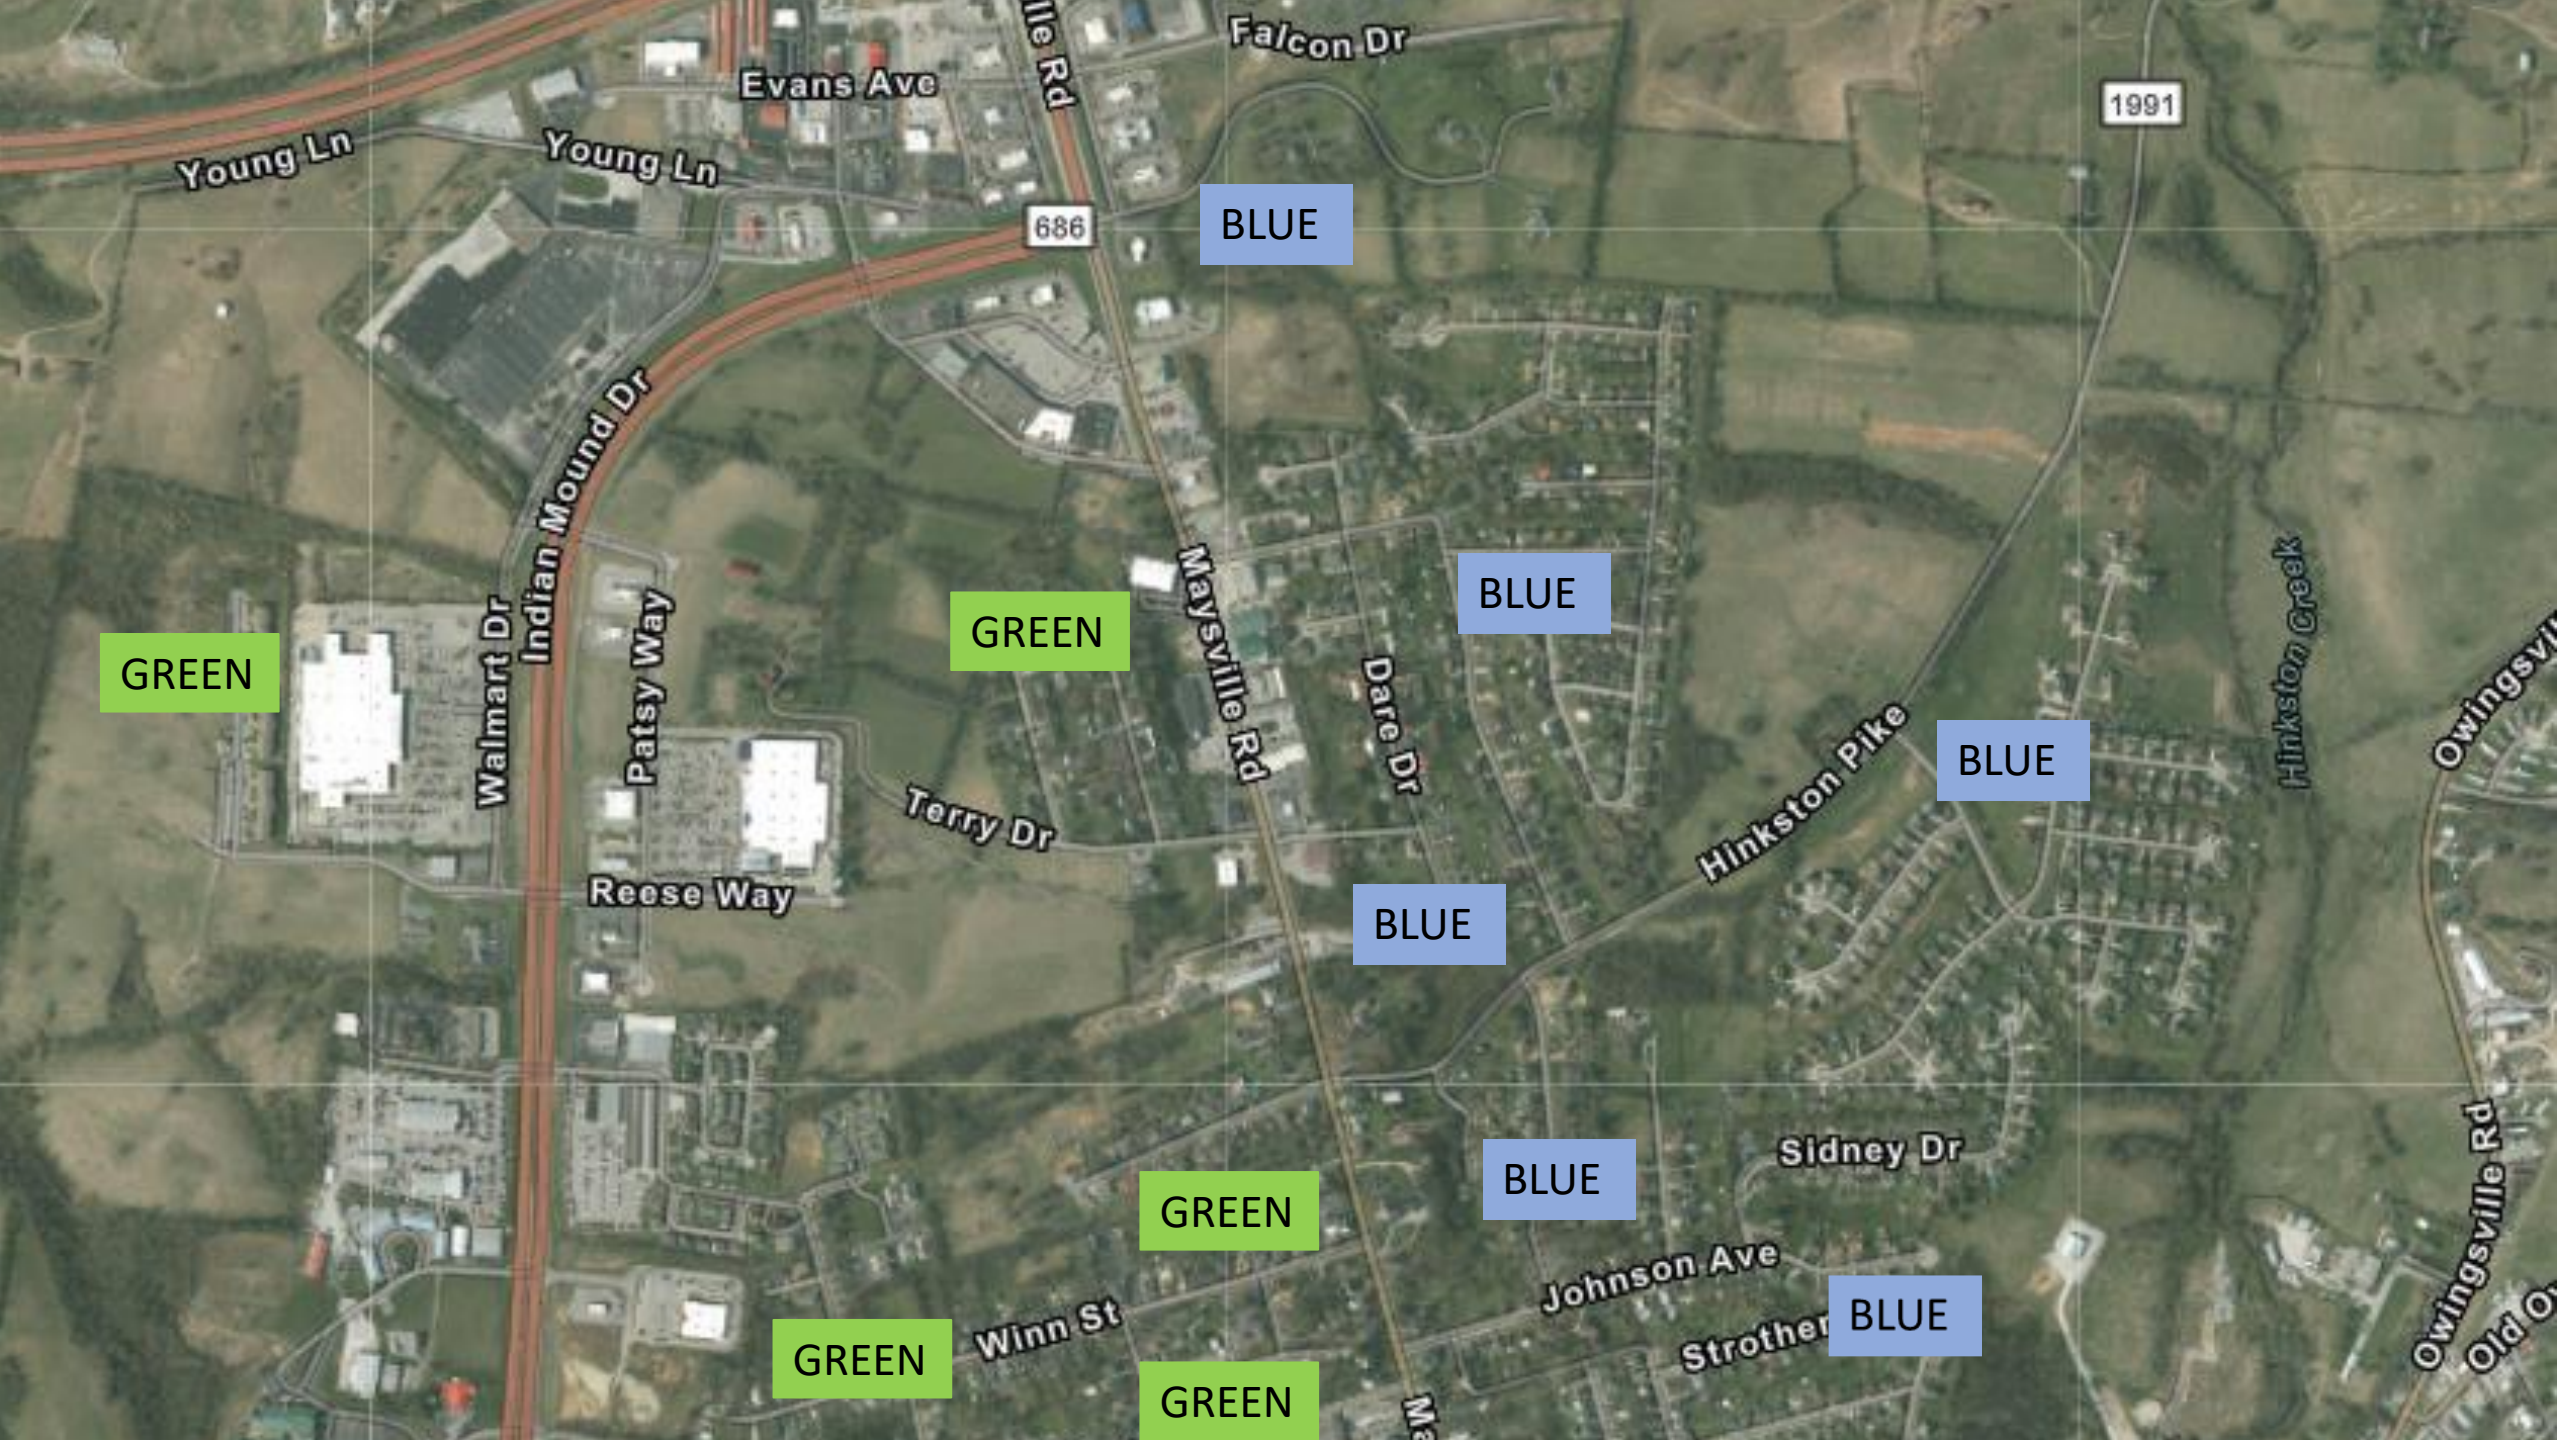

Wednesday Odd

BLUE

Anson	Pl	East	High	St	Rapid Xing	Way
Applewood	Ln		Hinkston	Pike	Rolling Hills	Dr
Arrowhead	Trail		Hunter	Trail	Rose	Ct
			Jackson	St	Saint Andrews	Drive
Ashlyn	Dr		Jameson	St	Saratoga	Ct
Augusta	Dr		Johnson	Ave	Scott	St
Azalea	Ct		Juniper	Ct	Shoemoore	Dr
Bayberry	Ct		Kasandra	Way	Sidney	Dr
Bob O Link	Ct		Kennedy	Ct	Sierra	Ct
Bridgett	Dr		Larkspur	Dr	Silver Lake	Drive
Buchanan	St	East	Locust	St	Sophia	Court
Candlewood	Ct		Mackie	Ave	Spring	Ct
Cardinal	Dr		Magnolia	Dr	Strother	St
Clear Brook	Ct	East	Main	St	Sundown	Ct
Clubhouse	Lane	South	Maysville	ODD	West Sunset Ridge	Dr
Como	St	North	Maysville	ODD	East Sunset Ridge	Dr
Culpepper	Dr		Maysville	Ave	Tamarix	Dr
Dare	Dr		Medina	Court	Tenny	Ave
Deepwood	Court		Mitchell	St	Tipton	St
Denby	Pl		Montgomery	Ave	Tipton Trailer	Park
Dresden	Way		Mt Ayr	Dr	Tony Clayton	Dr
Durbridge	Dr		Nevada	Ave	Trina	Lane
Equestrian	Way		Oak Mont	Dr	Trojan	Ave
Estill	Street		Old Silo Hill	Dr	Twin Lake	Drive
Everett	Court		Old Silo View	Ct	Willow	St
Fox	St		Owingsville	Rd	Wyandot	Way
Garden Springs	Dr		Pine Hurst	Dr	Wykagyl	Pl
Greenfield	Trail		Primrose	Way		
Hamilton	Ave	North	Queen	St		
Harrison	Ave	South	Queen	St		

BLUE

BLUE

BLUE

BLUE

64

St Joseph Mt Sterling

GREEN

BLUE