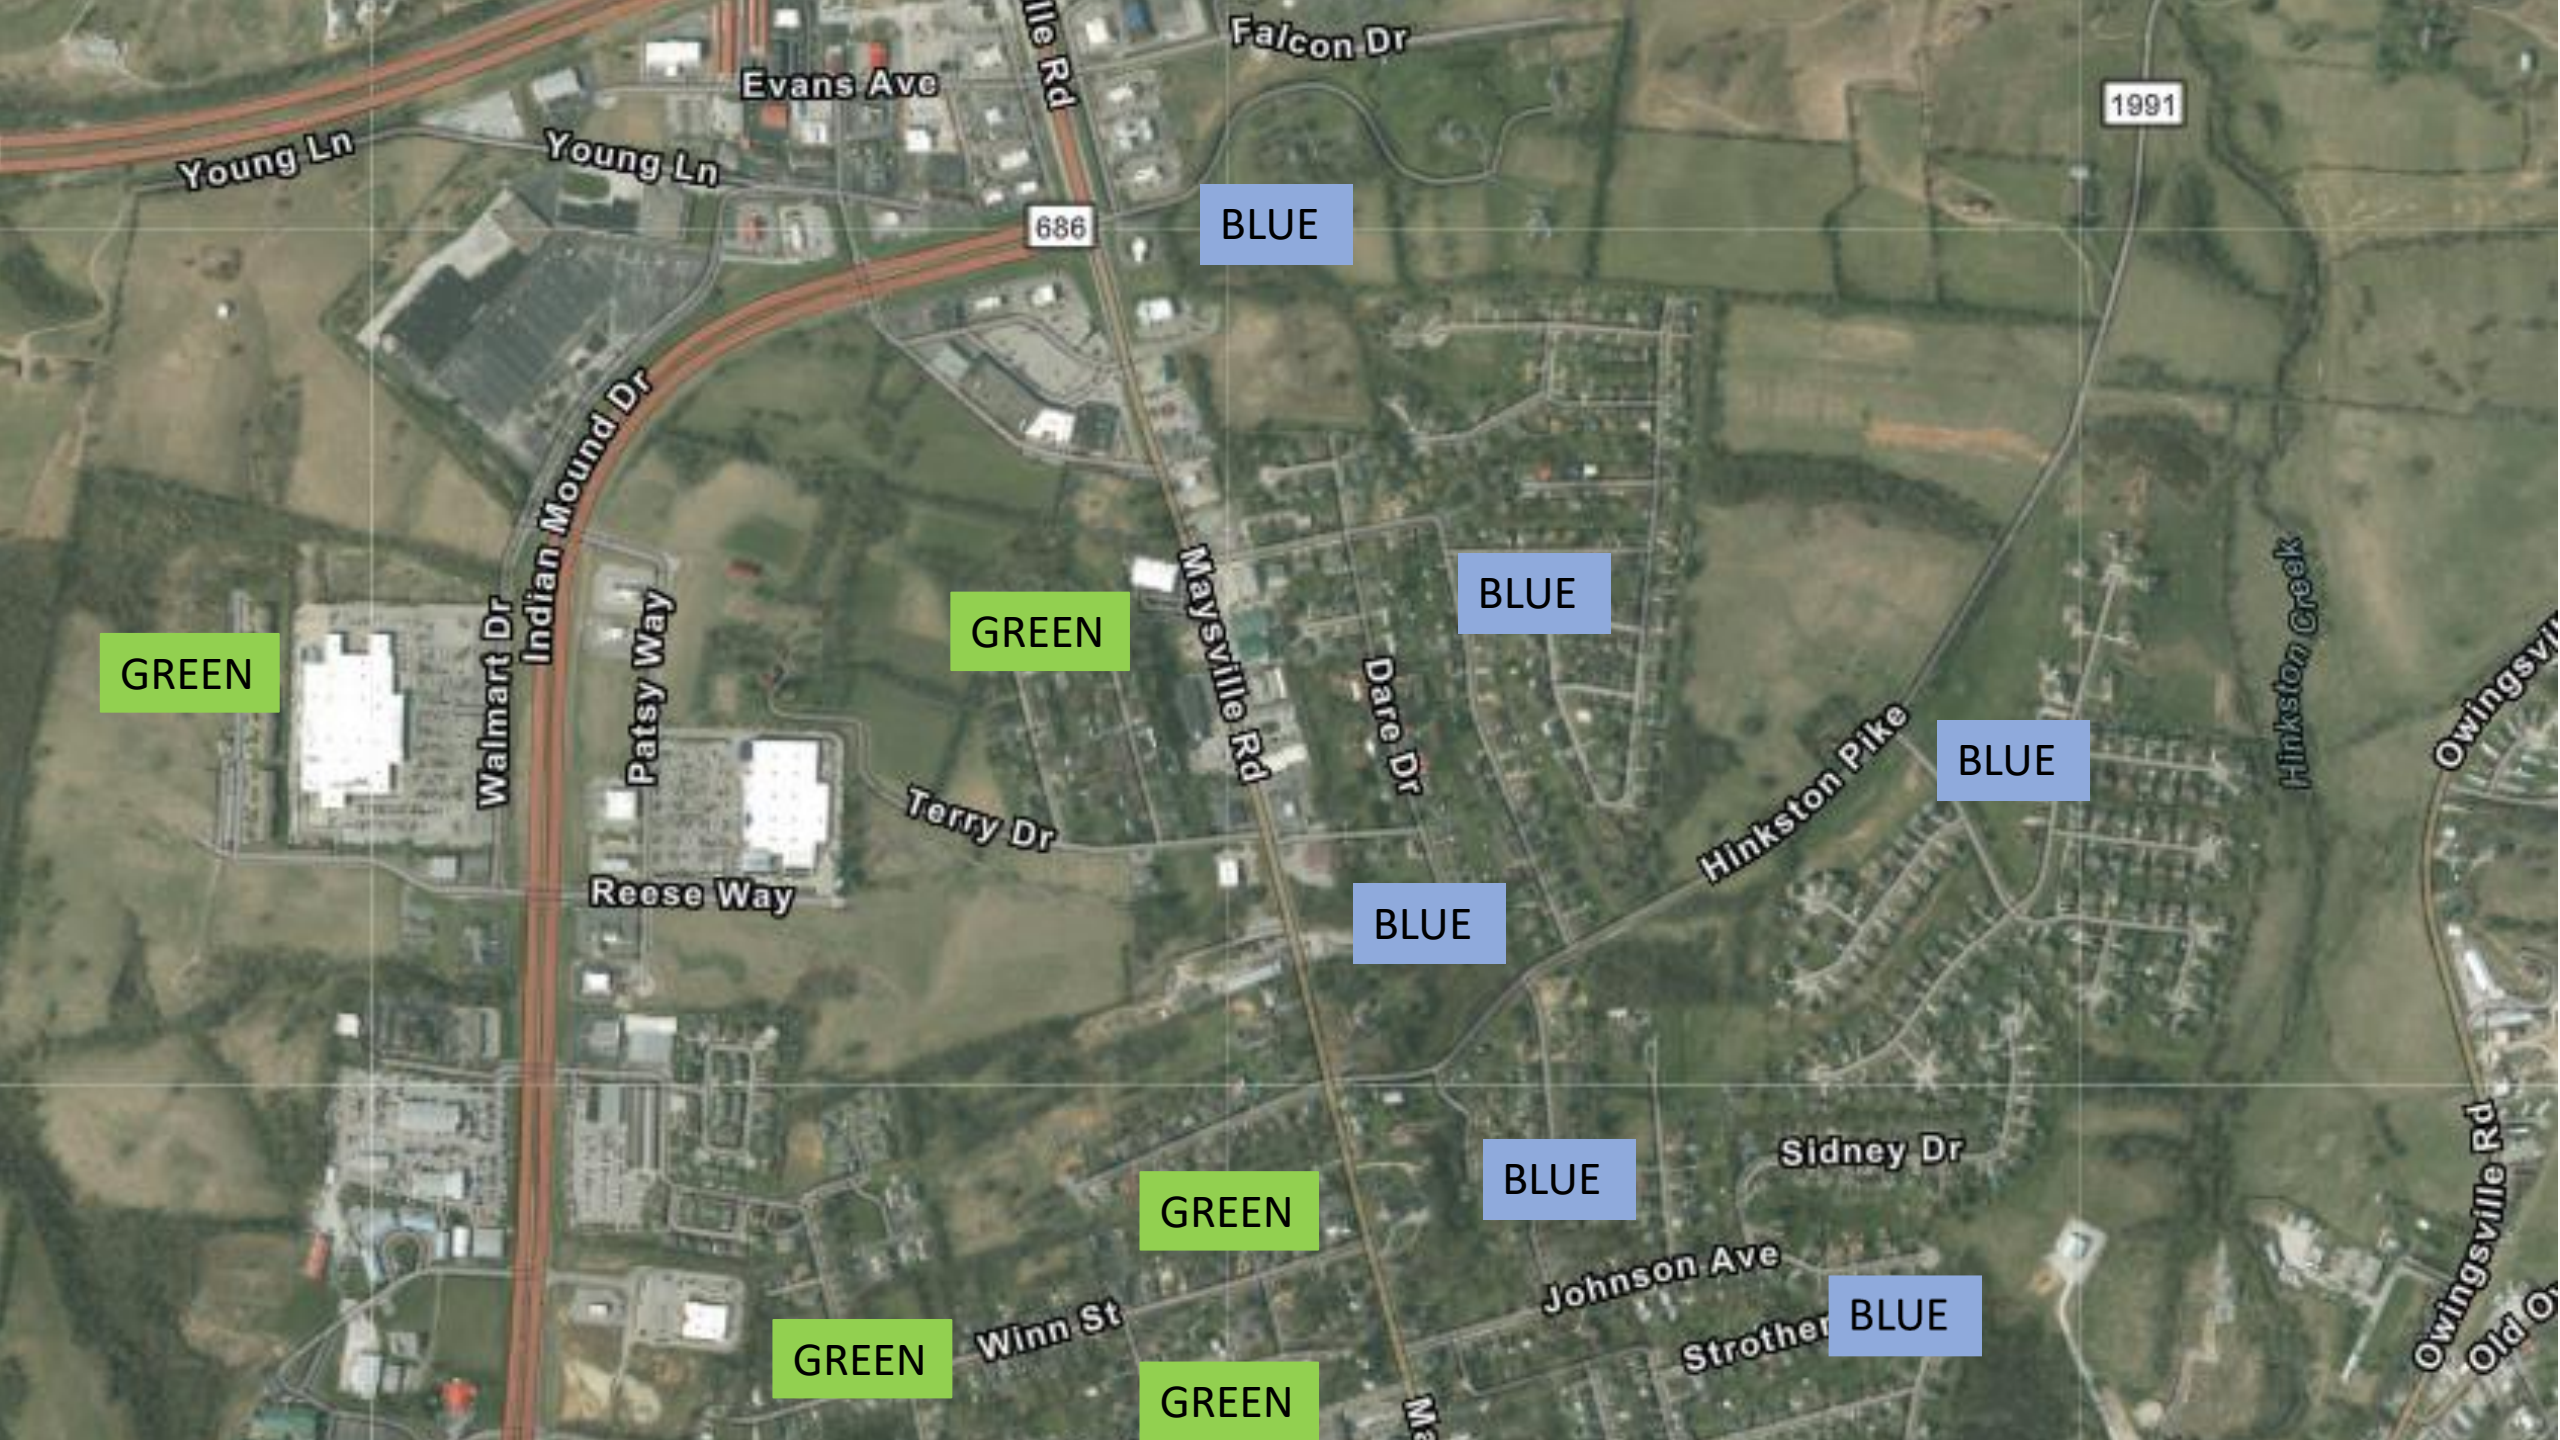

GREEN

BLUE

GREEN

BLUE

BLUE

BLUE

GREEN

BLUE

GREEN

GREEN

BLUE